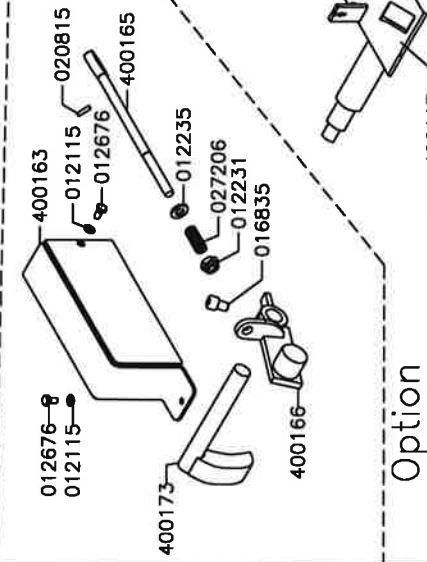

IGLAND 350/380 Timber Trailer

See page 6