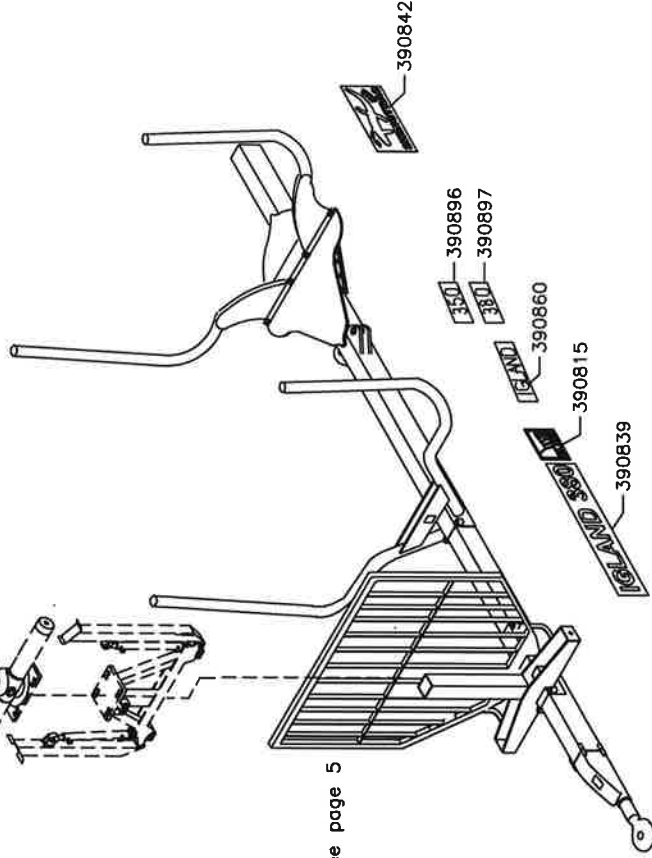

See page 5

See page 5