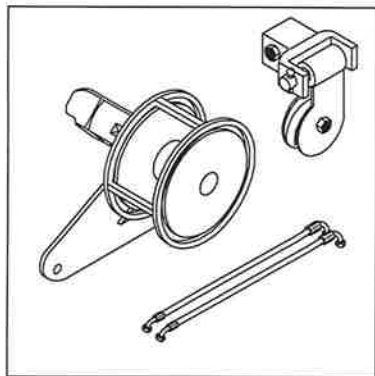

See separate Parts Catalogue for IGLAND Loader

See separate Parts Catalogue for IGLAND Loader

Radio remote control

See page 3

Approved: <i>N.S.</i>	Revised: AIS 14.10.98
	Issued: AIS/øi 14.08.96

IGLAND 1601

Drum
Block
Engine
Hoses

IGLAND 1601

RADIO REMOTE CONTROL KIT: 095340 (compl. for 4/3 valve)
 095341 (compl. for PVG valve)

Add. price for frequency for Germany, Austria, Switzerland - 091162
 Add. price for frequency for Great Britain - 091163