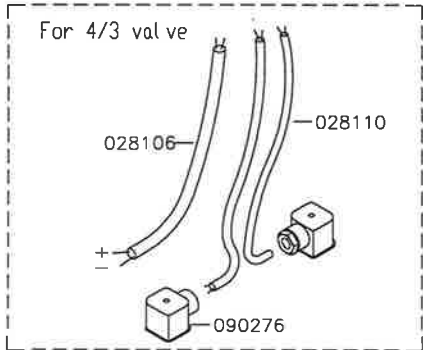

Drum
Block
Engine
Hoses

IGLAND 1601

RADIO REMOTE CONTROL KIT: 095340 (compl. for 4/3 valve)
 095341 (compl. for PVG valve)

Add. price for frequency for Germany, Austria, Switzerland - 091162
 Add. price for frequency for Great Britain - 091163