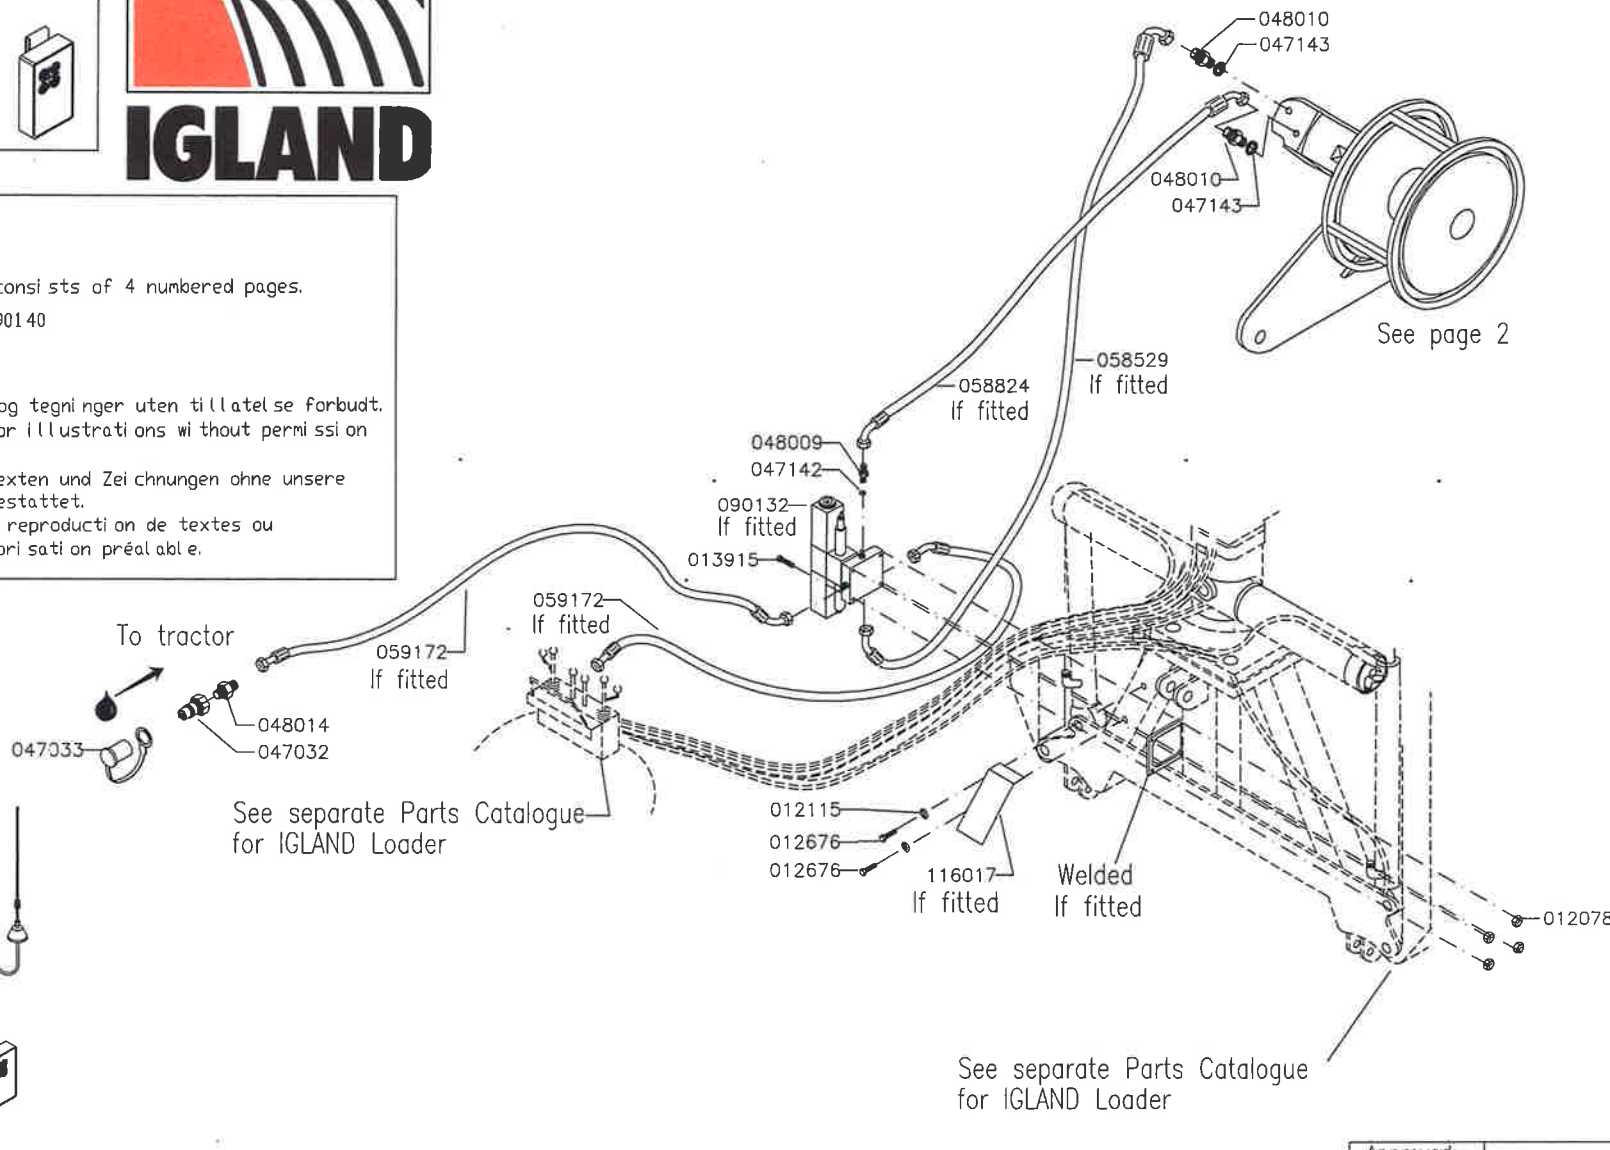

GENERAL INFO

This Parts Catalogue consists of 4 numbered pages.

This Catalogue: P/N 390140

© IGLAND AS

- Gjengivelse av tekst og tegninger uten tillatelse forbudt.
- Reproduction of text or illustrations without permission is prohibited.
- Eine Wiedergabe von Texten und Zeichnungen ohne unsere Genehmigung ist nicht gestattet.
- Interdiction de toute reproduction de textes ou d'illustrations sans autorisation préalable.