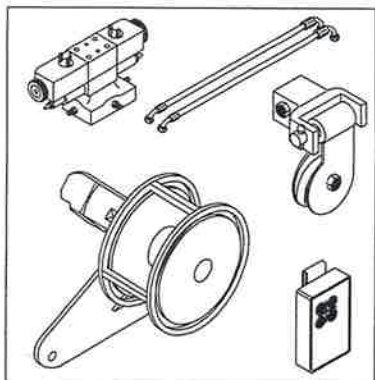

IGLAND 1601, Parts Catalogue

Serial No.: 001 →