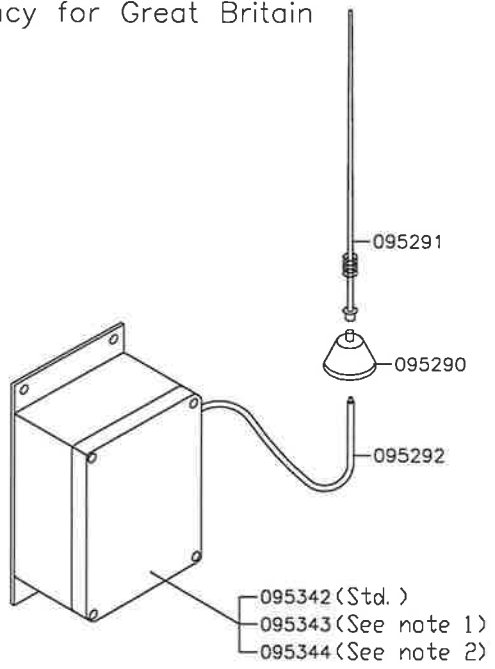

See separate Parts Catalogue for IGLAND Loader

See separate Parts Catalogue for IGLAND Loader

Radio remote control

See page 3

Approved: <i>N.S.</i>	Revised: AIS 14.10.98
	Issued: AIS/øi 14.08.96

IGLAND 1601

Drum
Block
Engine
Hoses

IGLAND 1601

RADIO REMOTE CONTROL KIT: 095340 (compl. for 4/3 valve)
 095341 (compl. for PVG valve)

Add. price for frequency for Germany, Austria, Switzerland - 091162
 Add. price for frequency for Great Britain - 091163