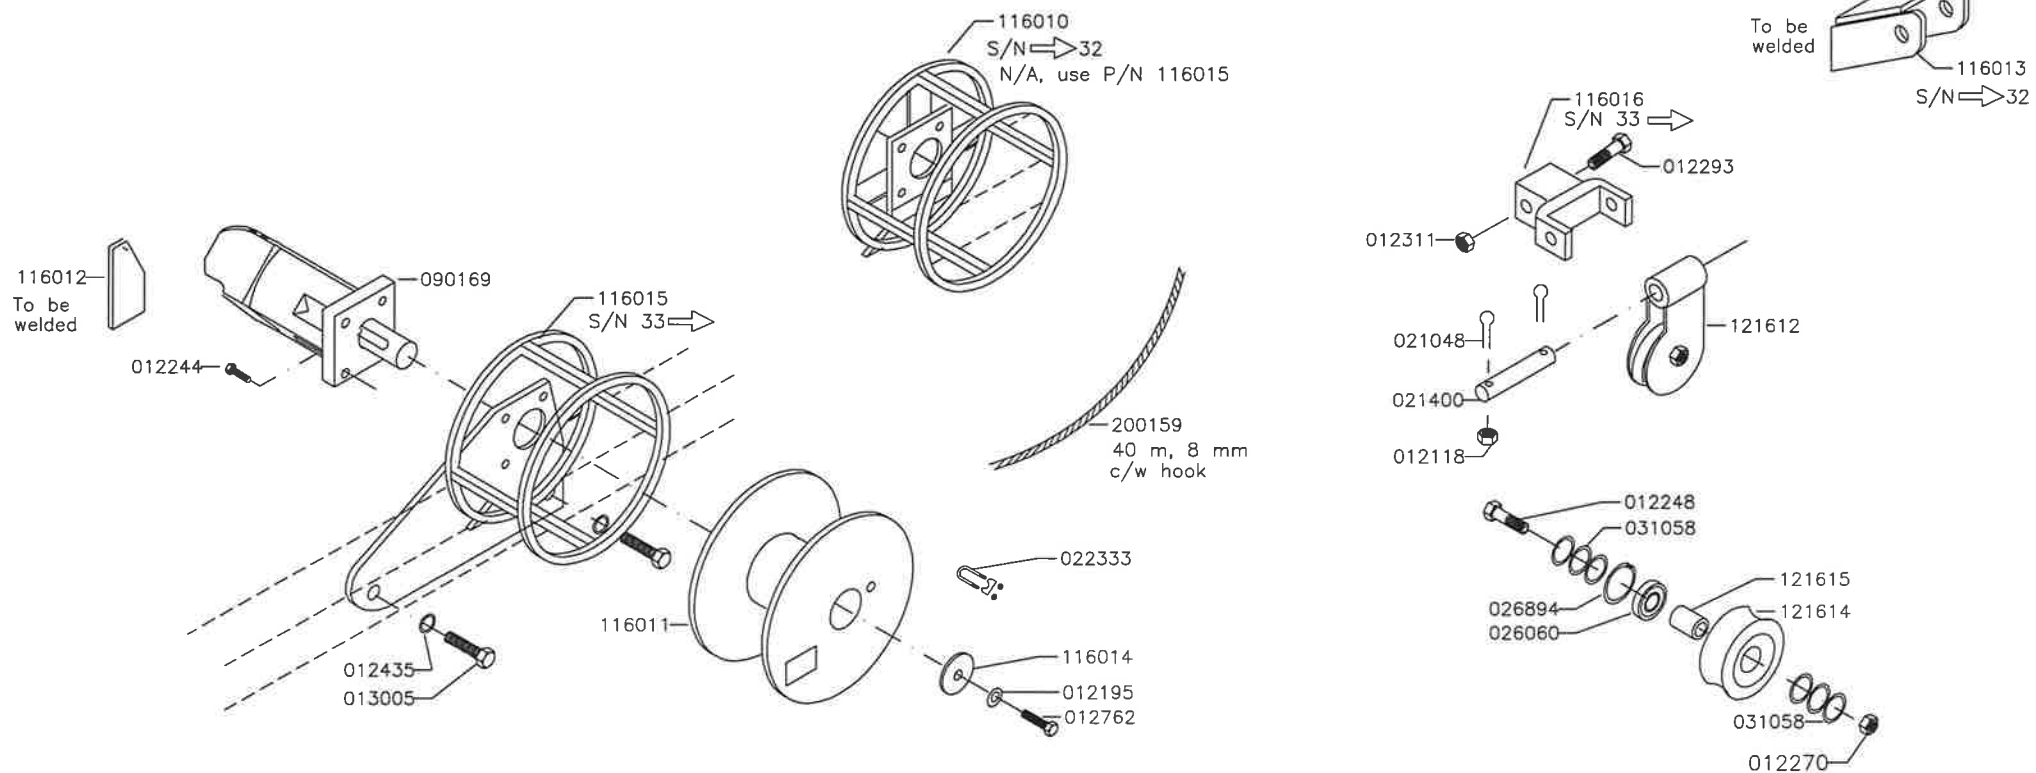

Drum
Block
Engine
Hoses

IGLAND 1601

RADIO REMOTE CONTROL KIT: 095340 (compl. for 4/3 valve)
 095341 (compl. for PVG valve)

Add. price for frequency for Germany, Austria, Switzerland - 091162
 Add. price for frequency for Great Britain - 091163