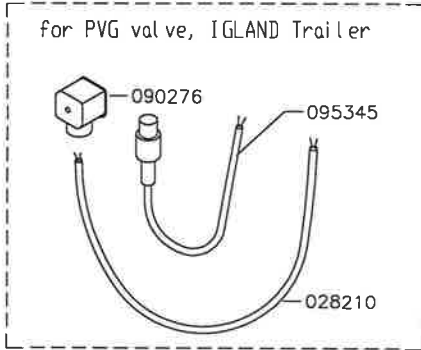

Drum
Block
Engine
Hoses

IGLAND 1601

RADIO REMOTE CONTROL KIT: 095340 (compl. for 4/3 valve)
 095341 (compl. for PVG valve)

Add. price for frequency for Germany, Austria, Switzerland - 091162
 Add. price for frequency for Great Britain - 091163