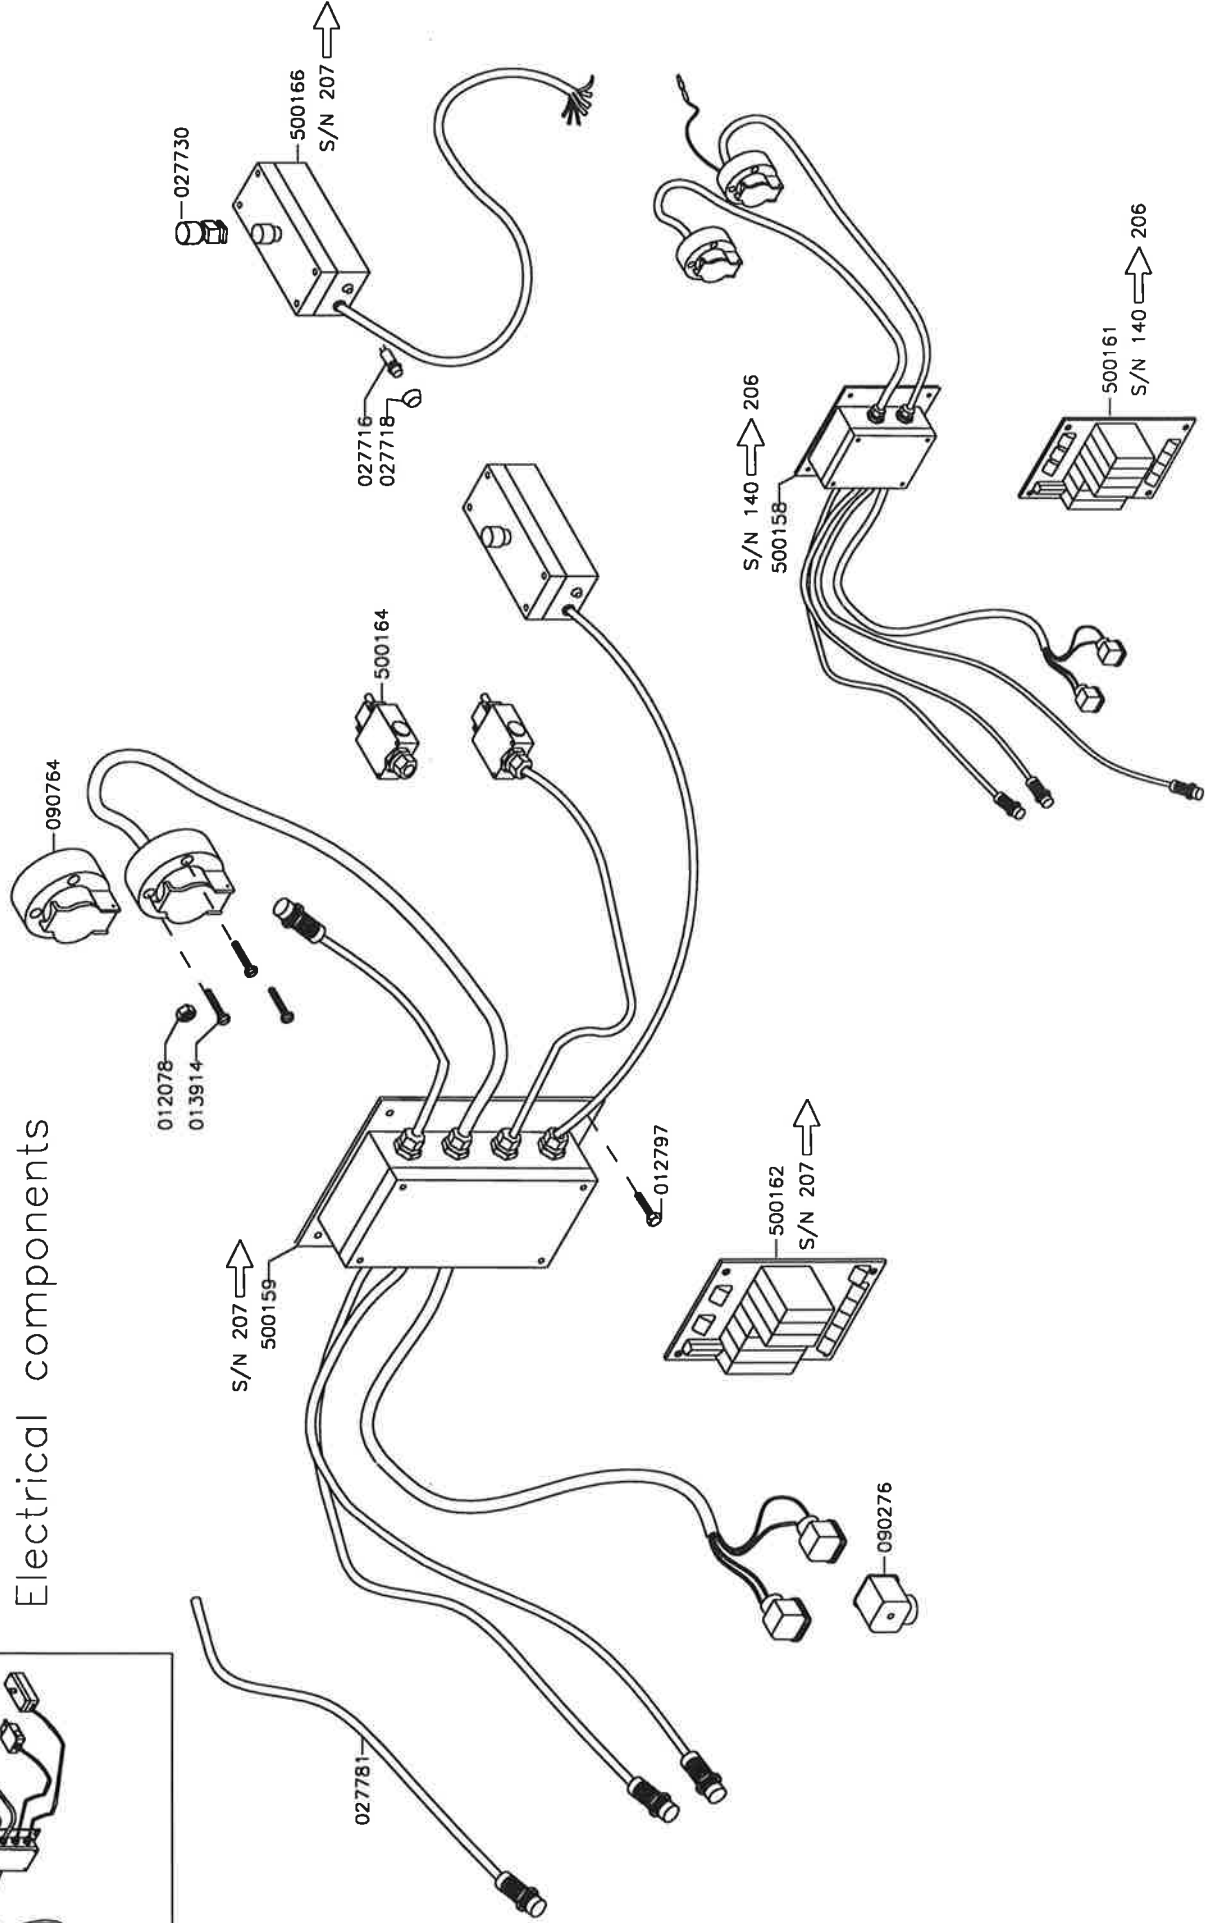

See page 4

IGLAND WP 3000

See page 3

IGLAND WP 3000

SPLIT KNIFE CHOP KNIFE MANUAL SPLITTER

IGLAND WP 3000

ROLLERS BODY

IGLAND WP 3000

CYLINDER DIRECTIONAL CONTROL VALVE

IGLAND WP 3000

ELECTROHYDRAULIC CONTROL

Electrical components

IGLAND WP 3000 ELECTROHYDRAULIC CONTROL

Electrical Components

IGLAND WP 3000

PUMP AND TANK, P/N 500040