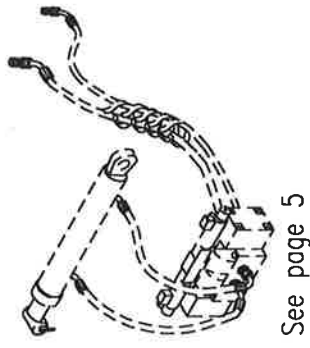

IGLAND WP 3000

Parts Catalogue

IGLAND WP 3000

Parts Catalogue

Serial No.: 140

COVERS ALSO PUMP UNIT (OPTION), S/N 001

See page 8

See page 8
(Option)