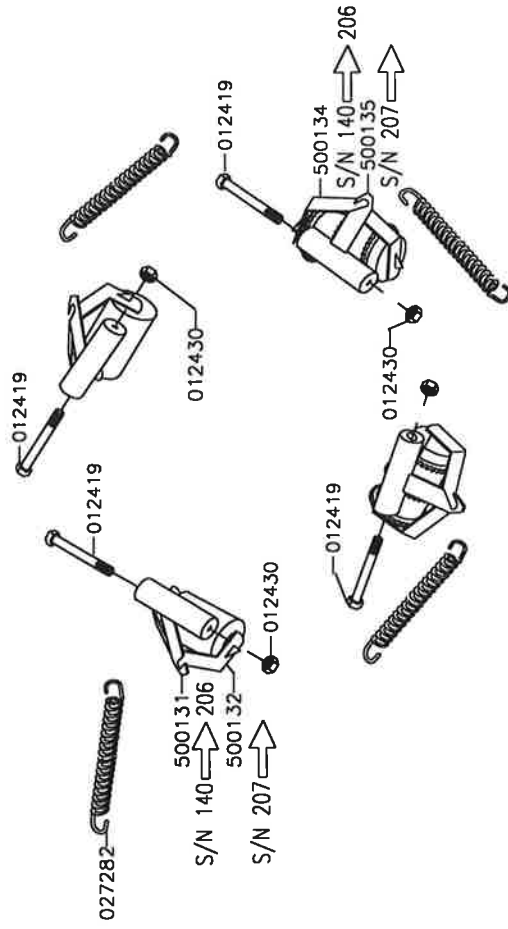

GENERAL INFO:
 This Parts Catalogue consists of 8 numbered pages.
 This Catalogue: P/N 390664

© IGLAND AS

- Gjengivelse av tekst og tegninger uten tillatelse forbudt.
- Reproduction of text or illustrations without permission is prohibited.
- Eine Wiedergabe von Texten und Zeichnungen ohne unsere Genehmigung ist nicht gestattet.
- Interdiction de toute reproduction de textes ou d'illustrations sans autorisation préalable.

See page 4

IGLAND WP 3000

See page 3

IGLAND WP 3000

SPLIT KNIFE CHOP KNIFE MANUAL SPLITTER

IGLAND WP 3000

ROLLERS BODY

IGLAND WP 3000

CYLINDER DIRECTIONAL CONTROL VALVE

IGLAND WP 3000

ELECTROHYDRAULIC CONTROL

Electrical components

IGLAND WP 3000 ELECTROHYDRAULIC CONTROL

Electrical Components

IGLAND WP 3000

PUMP AND TANK, P/N 500040