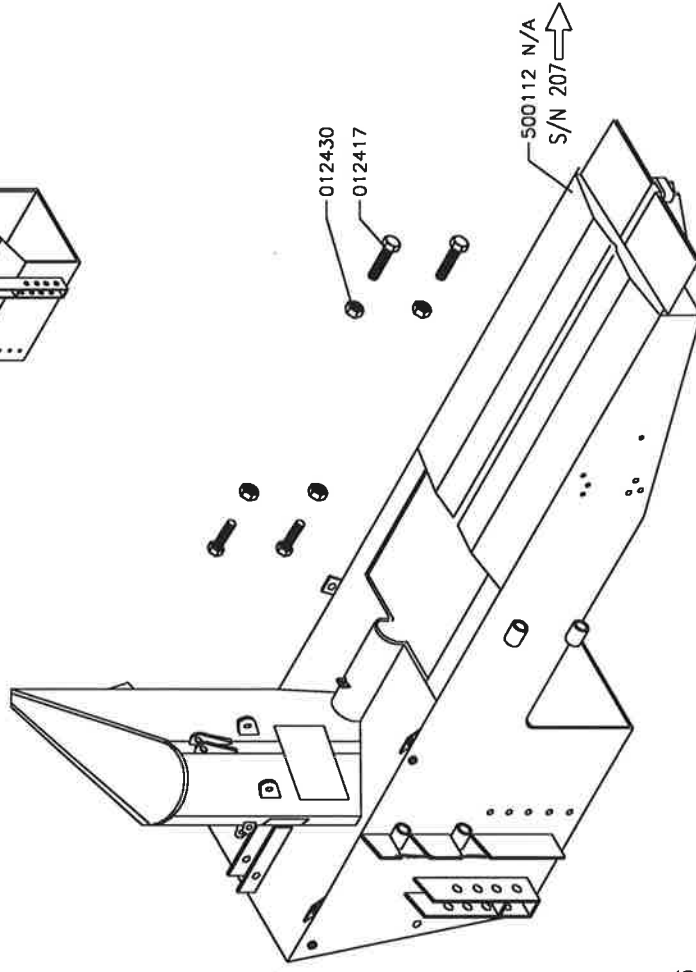

See page 4

IGLAND WP 3000

See page 3

IGLAND WP 3000

SPLIT KNIFE CHOP KNIFE MANUAL SPLITTER

IGLAND WP 3000

ROLLERS BODY

IGLAND WP 3000

CYLINDER DIRECTIONAL CONTROL VALVE

IGLAND WP 3000

ELECTROHYDRAULIC CONTROL

Electrical components

IGLAND WP 3000 ELECTROHYDRAULIC CONTROL

Electrical Components

IGLAND WP 3000

PUMP AND TANK, P/N 500040