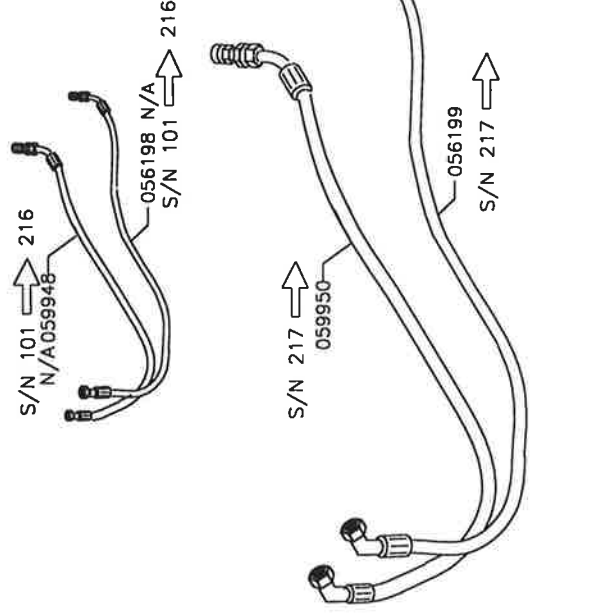

See page 4

IGLAND WP 3000

See page 3

IGLAND WP 3000

SPLIT KNIFE CHOP KNIFE MANUAL SPLITTER

IGLAND WP 3000

ROLLERS BODY

IGLAND WP 3000

CYLINDER DIRECTIONAL CONTROL VALVE

IGLAND WP 3000

ELECTROHYDRAULIC CONTROL

Electrical components

IGLAND WP 3000 ELECTROHYDRAULIC CONTROL

Electrical Components

IGLAND WP 3000

PUMP AND TANK, P/N 500040