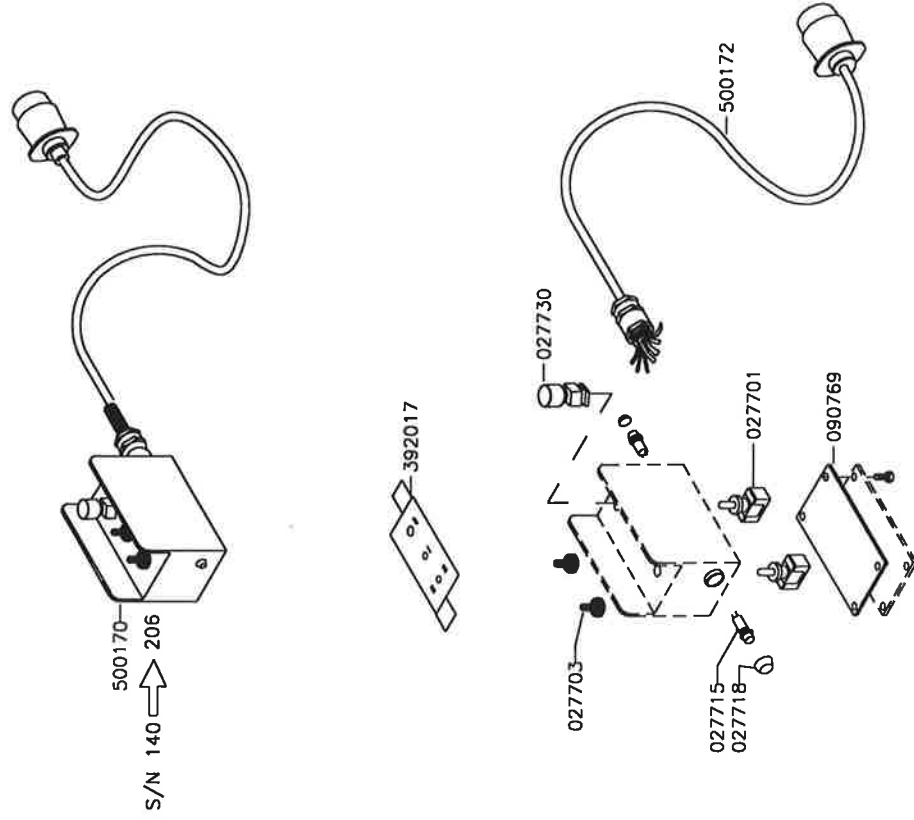

CYLINDER DIRECTIONAL CONTROL VALVE

IGLAND WP 3000

ELECTROHYDRAULIC CONTROL

Electrical components

IGLAND WP 3000 ELECTROHYDRAULIC CONTROL

Electrical Components

IGLAND WP 3000

PUMP AND TANK, P/N 500040