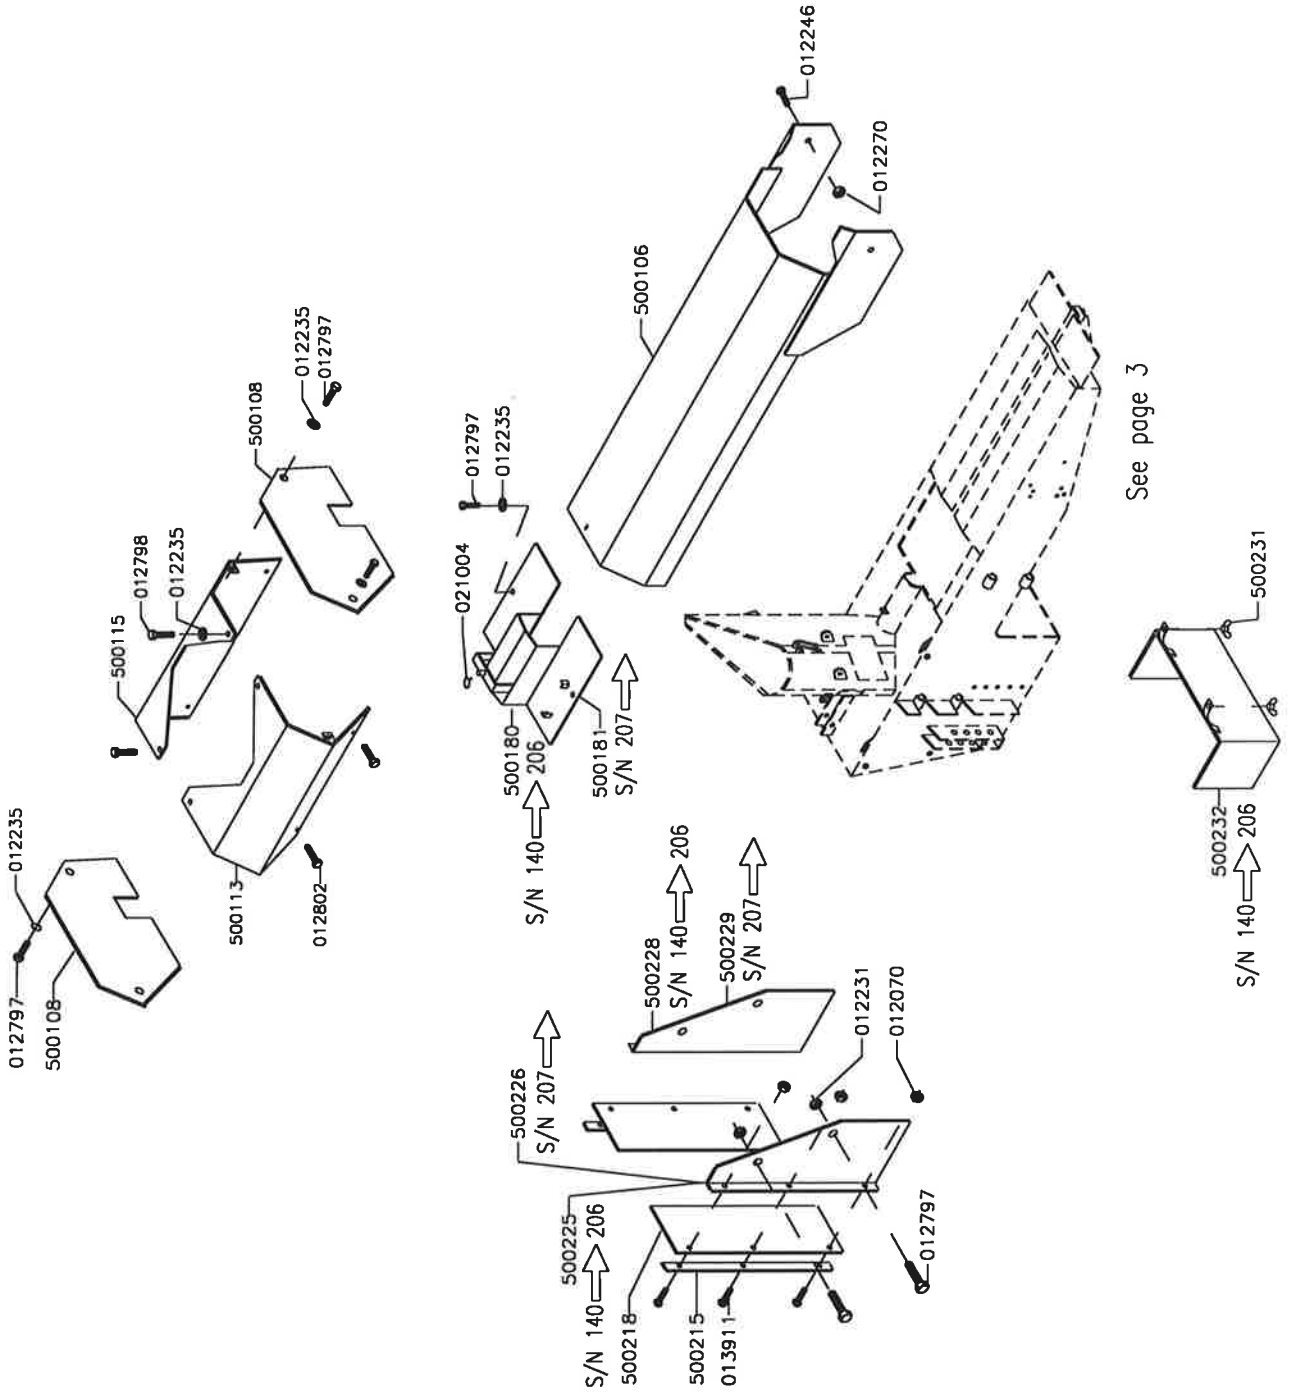

IGLAND WP 3000

See page 3