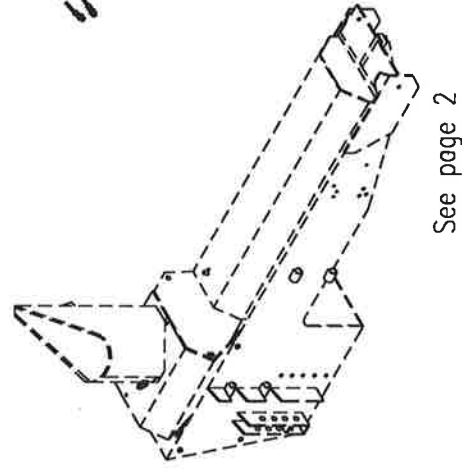

IGLAND WP 3000

Parts Catalogue

IGLAND WP 3000

Parts Catalogue

Serial No.: 140

COVERS ALSO PUMP UNIT (OPTION), S/N 001

See page 8

See page 8
(Option)