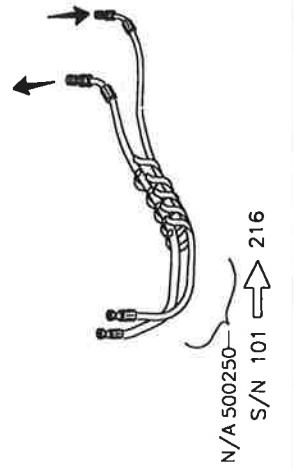

See page 4

IGLAND WP 3000

See page 3

IGLAND WP 3000

SPLIT KNIFE CHOP KNIFE MANUAL SPLITTER

IGLAND WP 3000

ROLLERS BODY

IGLAND WP 3000

CYLINDER DIRECTIONAL CONTROL VALVE

IGLAND WP 3000

ELECTROHYDRAULIC CONTROL

Electrical components

IGLAND WP 3000 ELECTROHYDRAULIC CONTROL

Electrical Components

IGLAND WP 3000

PUMP AND TANK, P/N 500040