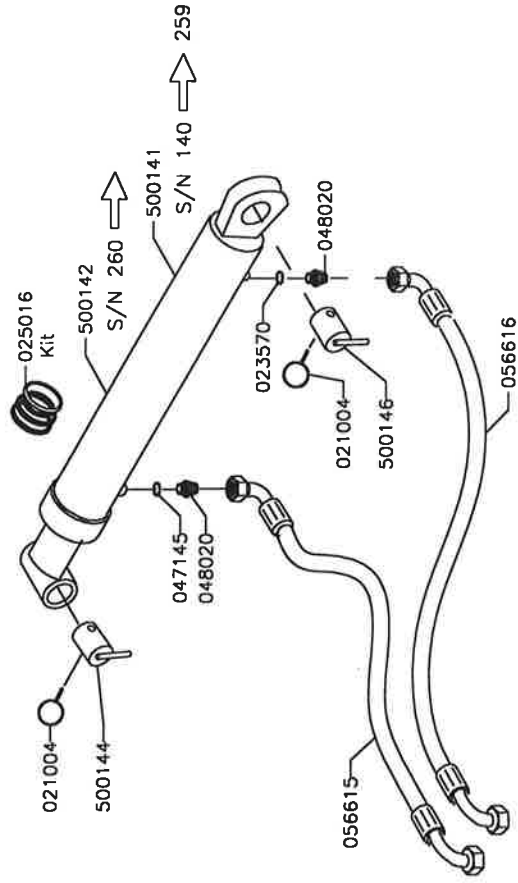

IGLAND WP 3000

Parts Catalogue

IGLAND WP 3000

Parts Catalogue

Serial No.: 140

COVERS ALSO PUMP UNIT (OPTION), S/N 001

See page 8

See page 8
(Option)

GENERAL INFO:
 This Parts Catalogue consists of 8 numbered pages.
 This Catalogue: P/N 390664

© IGLAND AS

- Gjengivelse av tekst og tegninger uten tillatelse forbudt.
- Reproduction of text or illustrations without permission is prohibited.
- Eine Wiedergabe von Texten und Zeichnungen ohne unsere Genehmigung ist nicht gestattet.
- Interdiction de toute reproduction de textes ou d'illustrations sans autorisation préalable.

See page 4

IGLAND WP 3000

See page 3

IGLAND WP 3000

SPLIT KNIFE CHOP KNIFE MANUAL SPLITTER

IGLAND WP 3000

ROLLERS BODY

IGLAND WP 3000

CYLINDER DIRECTIONAL CONTROL VALVE

IGLAND WP 3000

ELECTROHYDRAULIC CONTROL

Electrical components

IGLAND WP 3000 ELECTROHYDRAULIC CONTROL

Electrical Components

IGLAND WP 3000

PUMP AND TANK, P/N 500040