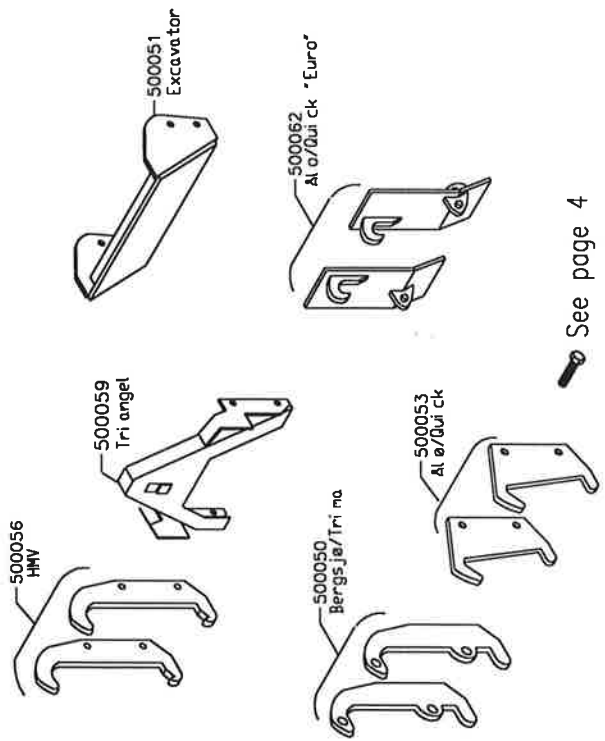

IGLAND WP 3000

Parts Catalogue

IGLAND WP 3000

Parts Catalogue

Serial No.: 140

COVERS ALSO PUMP UNIT (OPTION), S/N 001

See page 8

See page 8
(Option)

See page 4

IGLAND WP 3000

See page 3

IGLAND WP 3000

SPLIT KNIFE CHOP KNIFE MANUAL SPLITTER

IGLAND WP 3000

ROLLERS BODY

IGLAND WP 3000