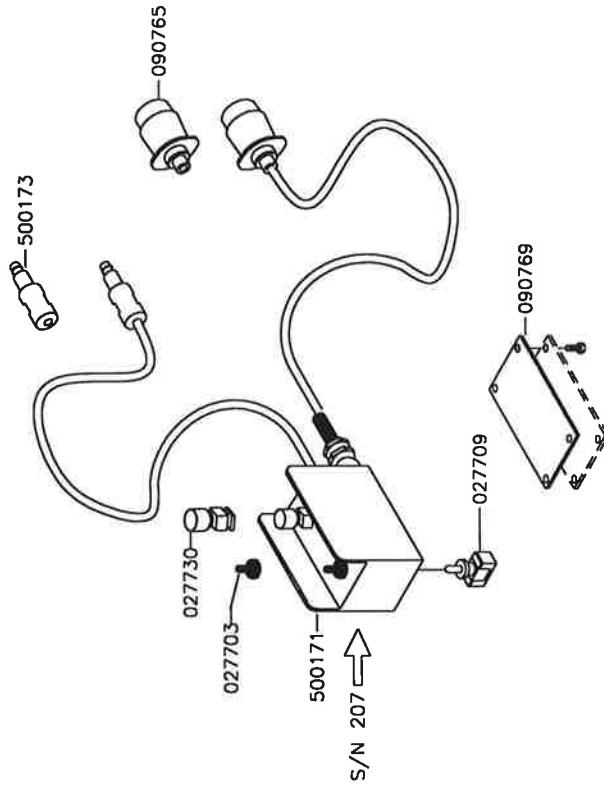

CYLINDER DIRECTIONAL CONTROL VALVE

IGLAND WP 3000

ELECTROHYDRAULIC CONTROL

Electrical components

IGLAND WP 3000 ELECTROHYDRAULIC CONTROL

Electrical Components

IGLAND WP 3000

PUMP AND TANK, P/N 500040