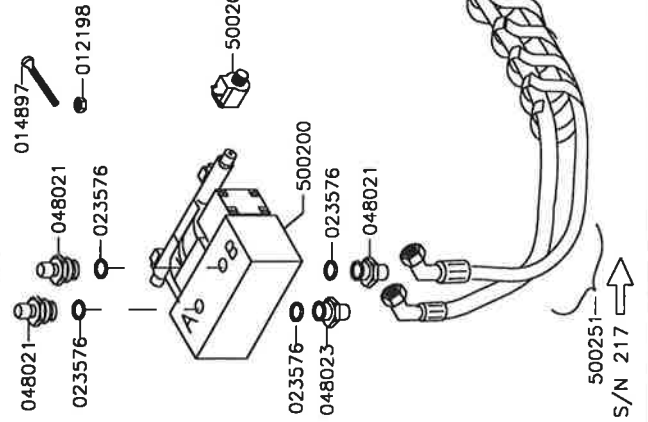

See page 4

IGLAND WP 3000

See page 3

IGLAND WP 3000

SPLIT KNIFE CHOP KNIFE MANUAL SPLITTER

IGLAND WP 3000

ROLLERS BODY

IGLAND WP 3000

CYLINDER DIRECTIONAL CONTROL VALVE

IGLAND WP 3000

ELECTROHYDRAULIC CONTROL

Electrical components

IGLAND WP 3000 ELECTROHYDRAULIC CONTROL

Electrical Components

IGLAND WP 3000

PUMP AND TANK, P/N 500040