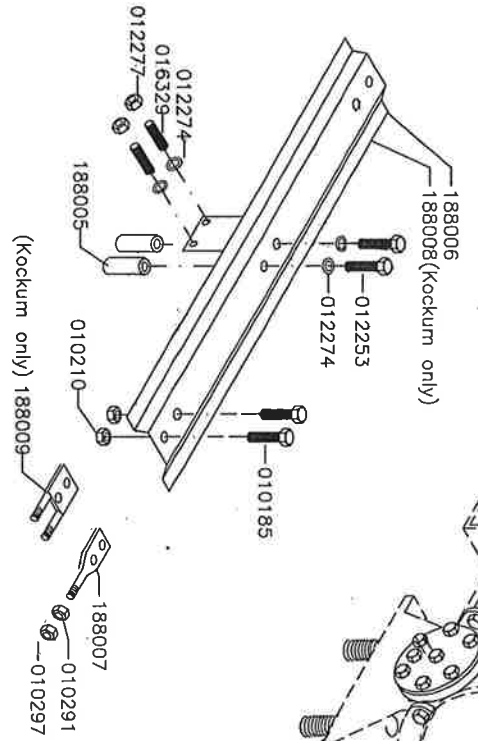

Approved:	Revised: AIS 10.11.97
<i>W. J.</i>	Issued: nov. 78