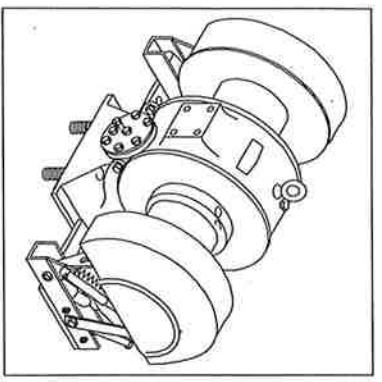

IGLAND Special 8000/2H

"HEAD"

See page 3