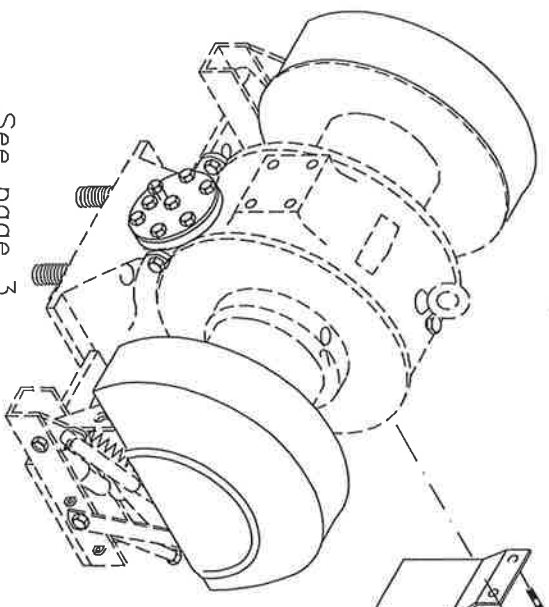

IGLAND Special 8000/2H

"HEAD"

See page 3