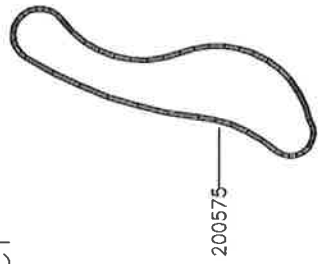

Early version

Current version

Current version

IGLAND 4002 TL c/w Running Skyline

Tail block, aluminium
 Tail block, steel

020101 For tail block, aluminium
 020099 For tail block, steel

236219 For tail block, steel