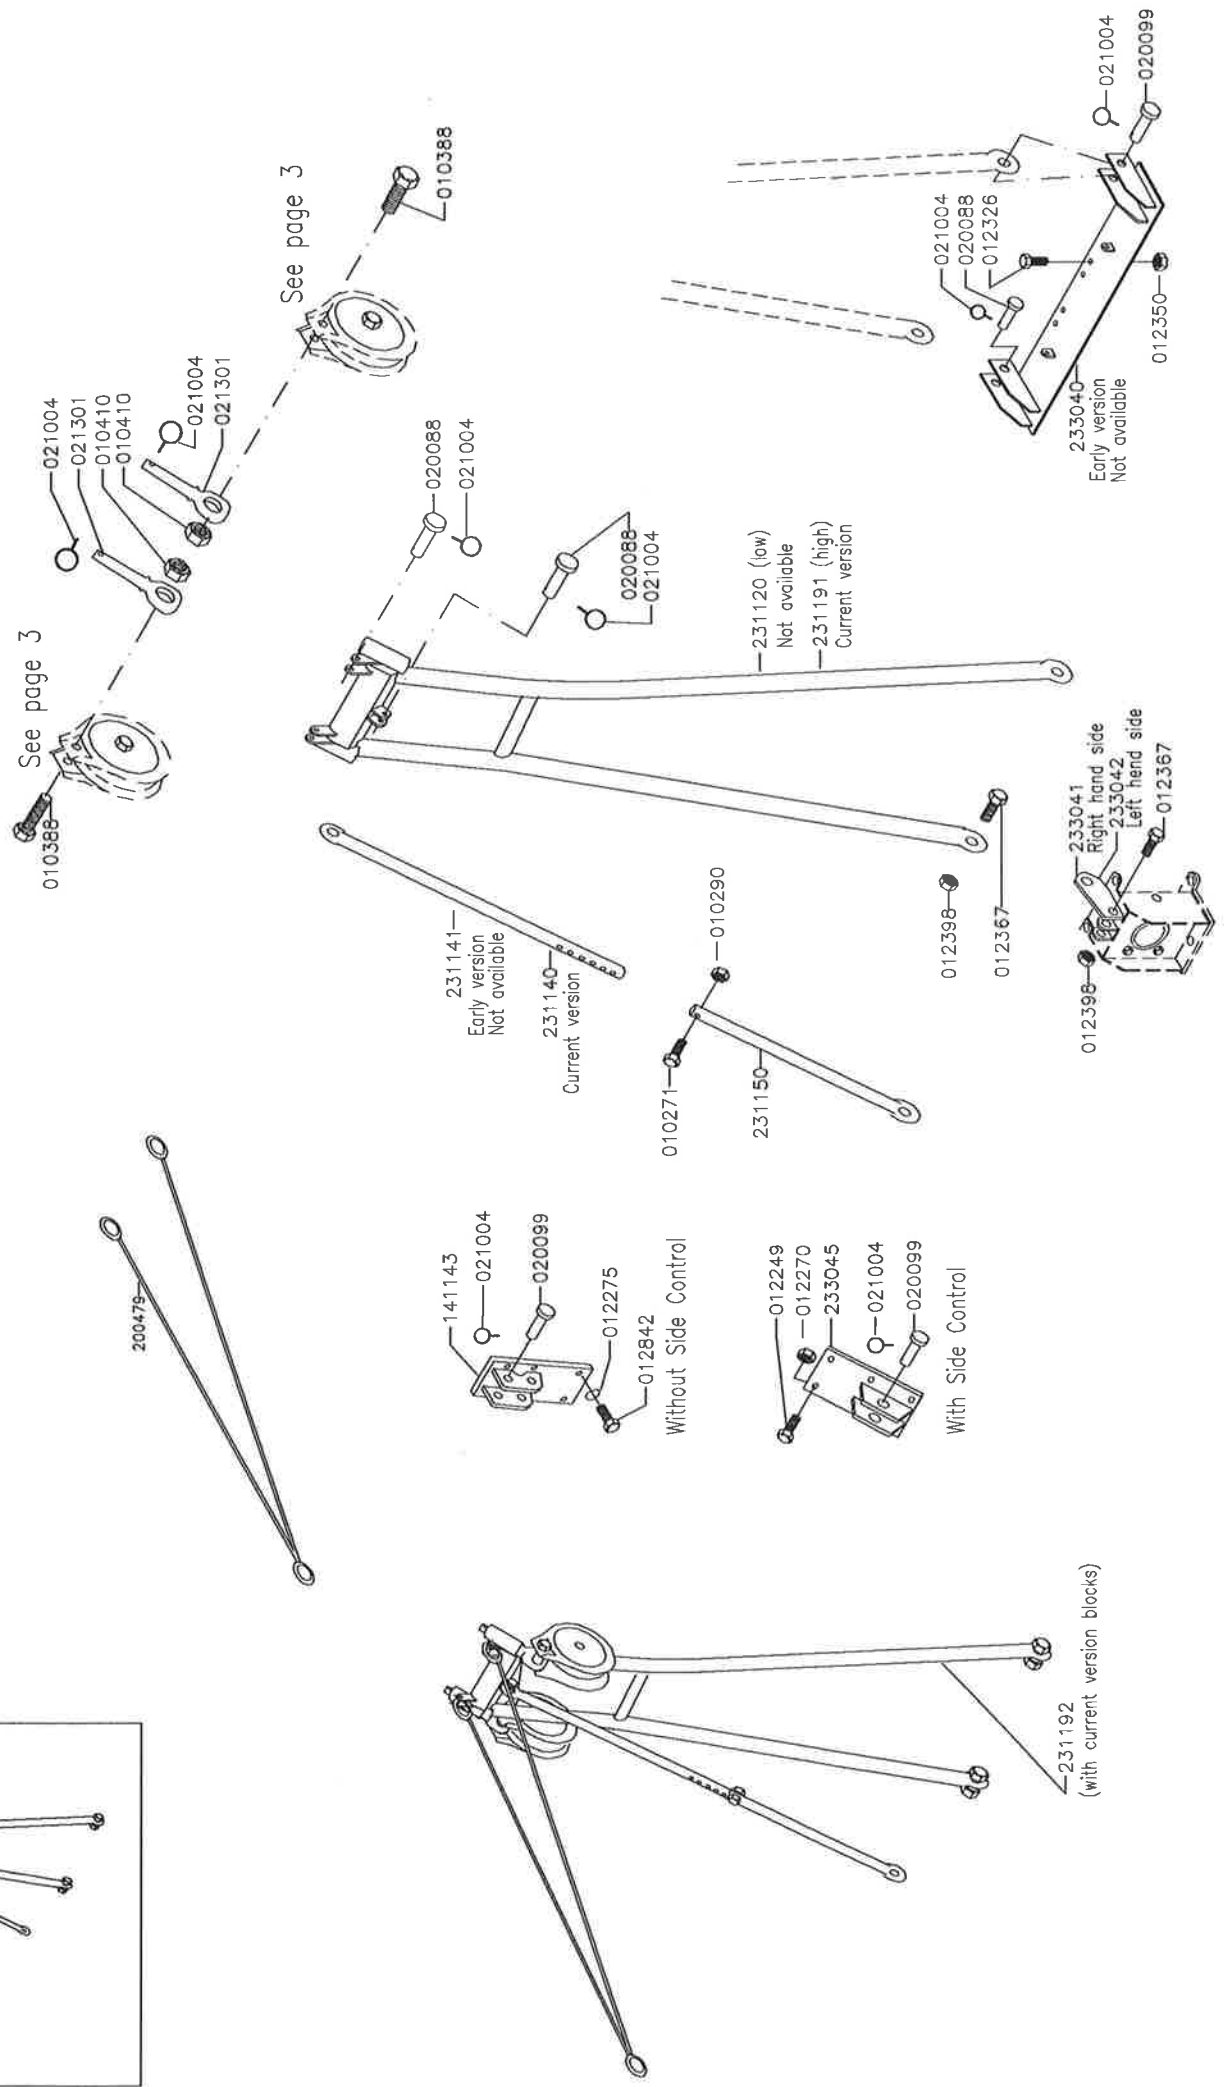

IGLAND 4002 TL c/w Running Skyline

Tower c/w guy and blocks: 231192