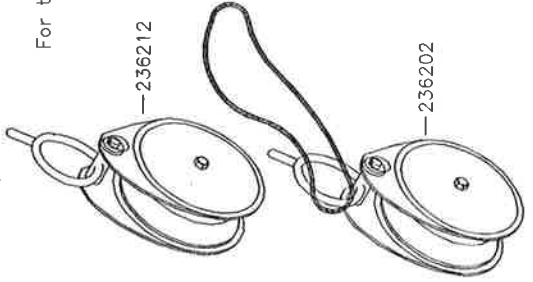

Early version

Current version

Current version

IGLAND 4002 TL c/w Running Skyline

Tail block, aluminium
 Tail block, steel

020101 For tail block, aluminium
 020099 For tail block, steel

236219 For tail block, steel

236207 for tail block, aluminium

Tail block, steel

Tail block, aluminium

For tail block, aluminium 012311
 For tail block, steel 012350

For tail block, aluminium 026275

031844 For tail block, steel

026920 For tail block, steel