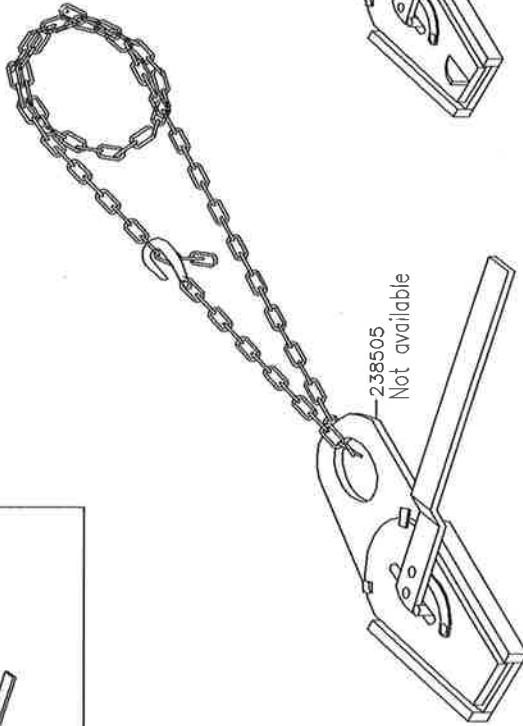

236205 For tail block, aluminium
 180071 For tail block, steel

026888 For tail block, aluminium
 026920 For tail block, steel

For tail block, aluminium 026275
 For tail block, steel 026035

For tail block, steel 031844

For tail block, aluminium 017144
 For tail block, steel 012333

IGLAND 4002 TL c/w Running Skyline

Span Lock

Intentionally blank