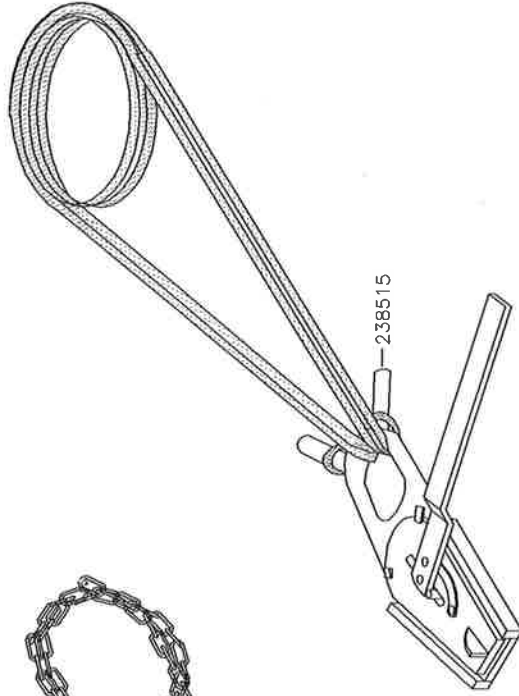

236205 For tail block, aluminium
 180071 For tail block, steel

026888 For tail block, aluminium
 026920 For tail block, steel

For tail block, aluminium 026275
 For tail block, steel 026035

For tail block, steel 031844

For tail block, aluminium 017144
 For tail block, steel 012333

IGLAND 4002 TL c/w Running Skyline

Span Lock

Intentionally blank