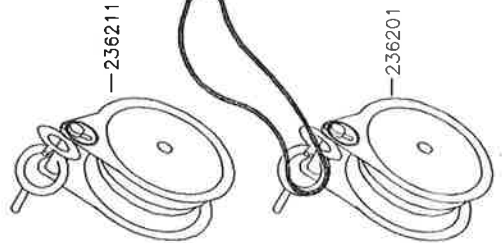

Early version

Current version

Current version

IGLAND 4002 TL c/w Running Skyline

Tail block, aluminium
 Tail block, steel

020101 For tail block, aluminium
 020099 For tail block, steel

236219 For tail block, steel

236207 for tail block, aluminium

Tail block, steel

Tail block, aluminium

For tail block, aluminium 012311
 For tail block, steel 012350

For tail block, aluminium 026275

031844 For tail block, steel

026920 For tail block, steel