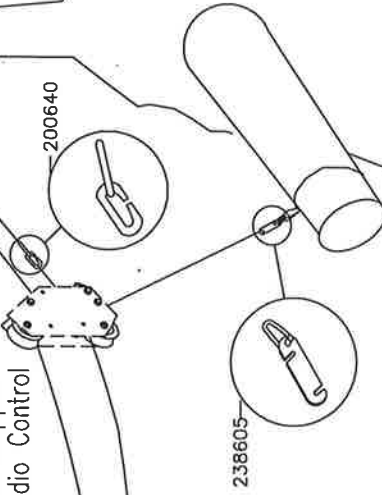

IGLAND 4002 TL c/w Running Skyline,
 Serial No.: 0001 ←

Page 1
 Parts Catalogue
 (High Lead)

Carriages, see separate Parts Catalogues:

- Carriage with two blocks
- Carriage with two pulleys
- Carriage with one egg
- Carriage with two eggs
- Carriage with two eggs and Intermediate Support
- Carriage with Radio Control

See page 2

IGLAND 4002 TL:
 See Parts Catalogue:
 4002 TL

GENERAL INFO

This Parts Catalogue consists of 6 numbered pages.
 This Catalogue: P/N 390341

© IGLAND AS

- Gjengi vel se av tekst og tegningr uten tillatelse forbudt.
- Reproduktion of text or illustrations without permission is prohibited.
- Eine Wiedergabe von Texten und Zeichnungen ohne unsere Genehmigung ist nicht gestattet.
- Interdiction de toute reproduction de textes ou d'illustrations sans autorisation préalable.

For tail block, aluminium 017144
 For tail block, steel 012333

IGLAND 4002 TL c/w Running Skyline

Span Lock

Intentionally blank