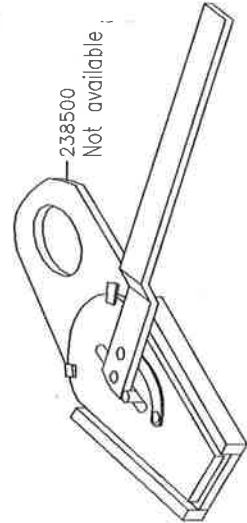

236207 for tail block, aluminium

Tail block, steel

Tail block, aluminium

For tail block, aluminium 012311
 For tail block, steel 012350

For tail block, aluminium 026275

031844 For tail block, steel

026920 For tail block, steel

236205 For tail block, aluminium
 180071 For tail block, steel

026888 For tail block, aluminium
 026920 For tail block, steel

For tail block, aluminium 026275
 For tail block, steel 026035

For tail block, steel 031844

For tail block, aluminium 017144
 For tail block, steel 012333

IGLAND 4002 TL c/w Running Skyline

Span Lock

Intentionally blank