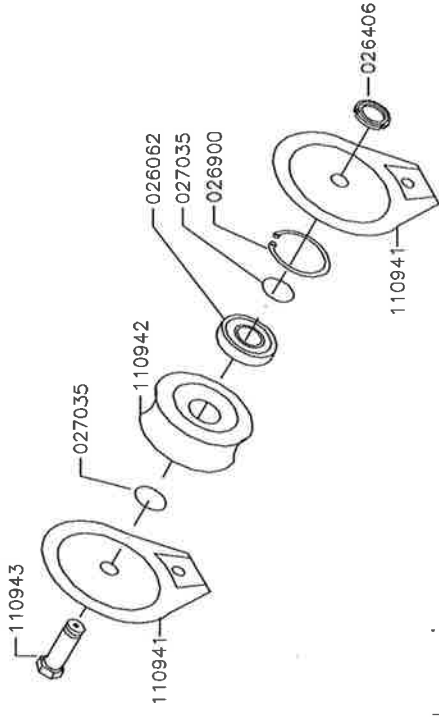

IGLAND 4002 TL c/w Running Skyline,
 Serial No.: 0001 ←

Page 1
 Parts Catalogue
 (High Lead)

Carriages, see separate Parts Catalogues:

- Carriage with two blocks
- Carriage with two pulleys
- Carriage with one egg
- Carriage with two eggs
- Carriage with two eggs and Intermediate Support
- Carriage with Radio Control

See page 2

IGLAND 4002 TL:
 See Parts Catalogue:
 4002 TL

GENERAL INFO

This Parts Catalogue consists of 6 numbered pages.
 This Catalogue: P/N 390341

© IGLAND AS

- Gjengi vel se av tekst og tegningr uten tillatelse forbudt.
- Reproduktion of text or illustrations without permission is prohibited.
- Eine Wiedergabe von Texten und Zeichnungen ohne unsere Genehmigung ist nicht gestattet.
- Interdiction de toute reproduction de textes ou d'illustrations sans autorisation préalable.

Approved:

Revised:

Issued: AIS 11.03.96

IGLAND 4002 TL c/w Running Skyline

Tower c/w guy and blocks: 231192

IGLAND 4002 TL c/w Running Skyline

Tower Blocks

Early version