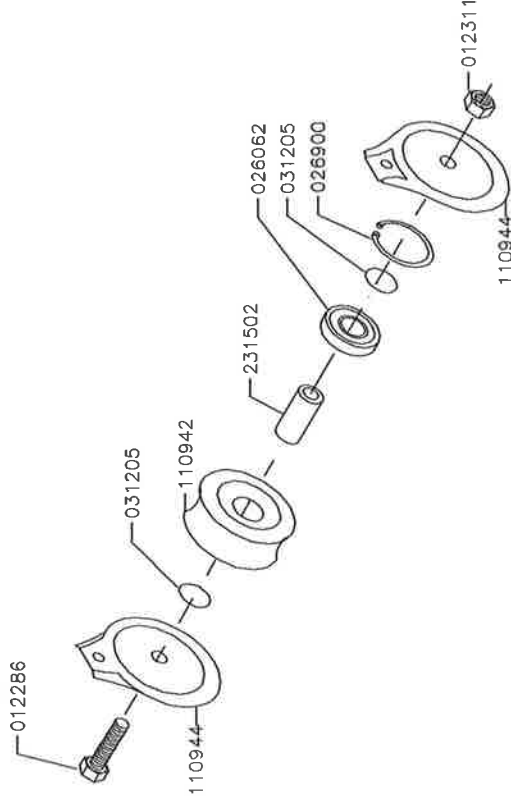

Current version