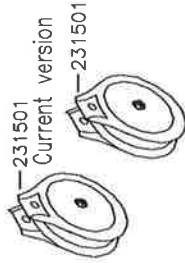

Current version