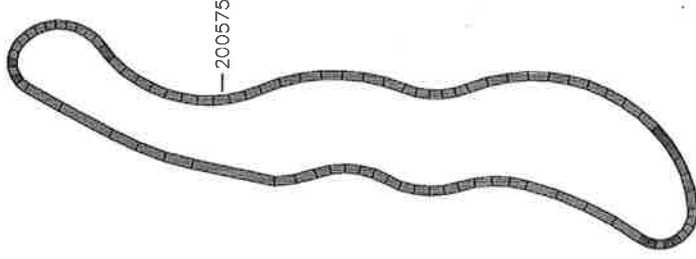

236205 For tail block, aluminium
 180071 For tail block, steel

026888 For tail block, aluminium
 026920 For tail block, steel

For tail block, aluminium 026275
 For tail block, steel 026035

For tail block, steel 031844

For tail block, aluminium 017144
 For tail block, steel 012333

IGLAND 4002 TL c/w Running Skyline

Span Lock

Intentionally blank