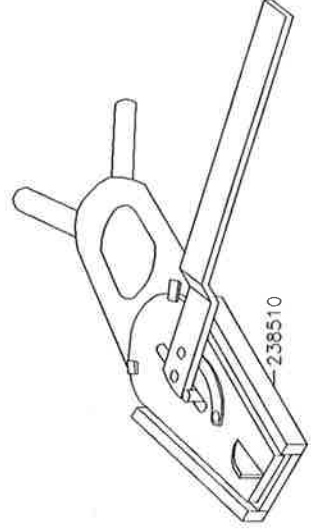

236207 for tail block, aluminium

Tail block, steel

Tail block, aluminium

For tail block, aluminium 012311
 For tail block, steel 012350

For tail block, aluminium 026275

031844 For tail block, steel

026920 For tail block, steel

236205 For tail block, aluminium
 180071 For tail block, steel

026888 For tail block, aluminium
 026920 For tail block, steel

For tail block, aluminium 026275
 For tail block, steel 026035

For tail block, steel 031844

For tail block, aluminium 017144
 For tail block, steel 012333

IGLAND 4002 TL c/w Running Skyline

Span Lock

Intentionally blank