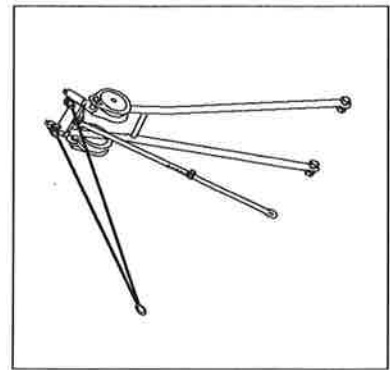

IGLAND 4002 TL c/w Running Skyline

Tower c/w guy and blocks: 231192