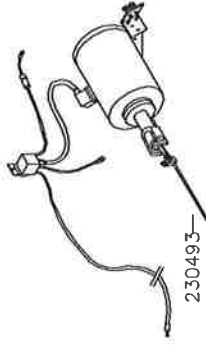

IGLAND lett fallbane

Tilbehør Miscellaneous

158306—
Tilleggspak for betjening
Extra manual control