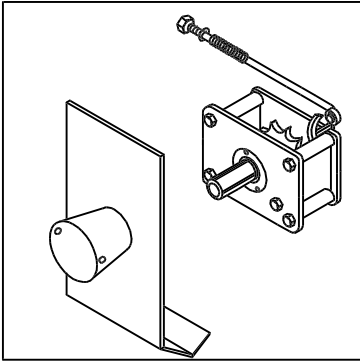

IGLAND Three Point Hitch

Model Continental Sprocket