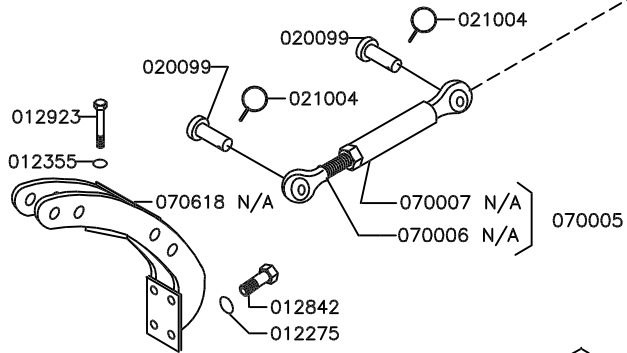

IGLAND Three Point Hitch

Model Continental
Logging Shield c/w
Protection Screen
Top Stay
Parking Legs