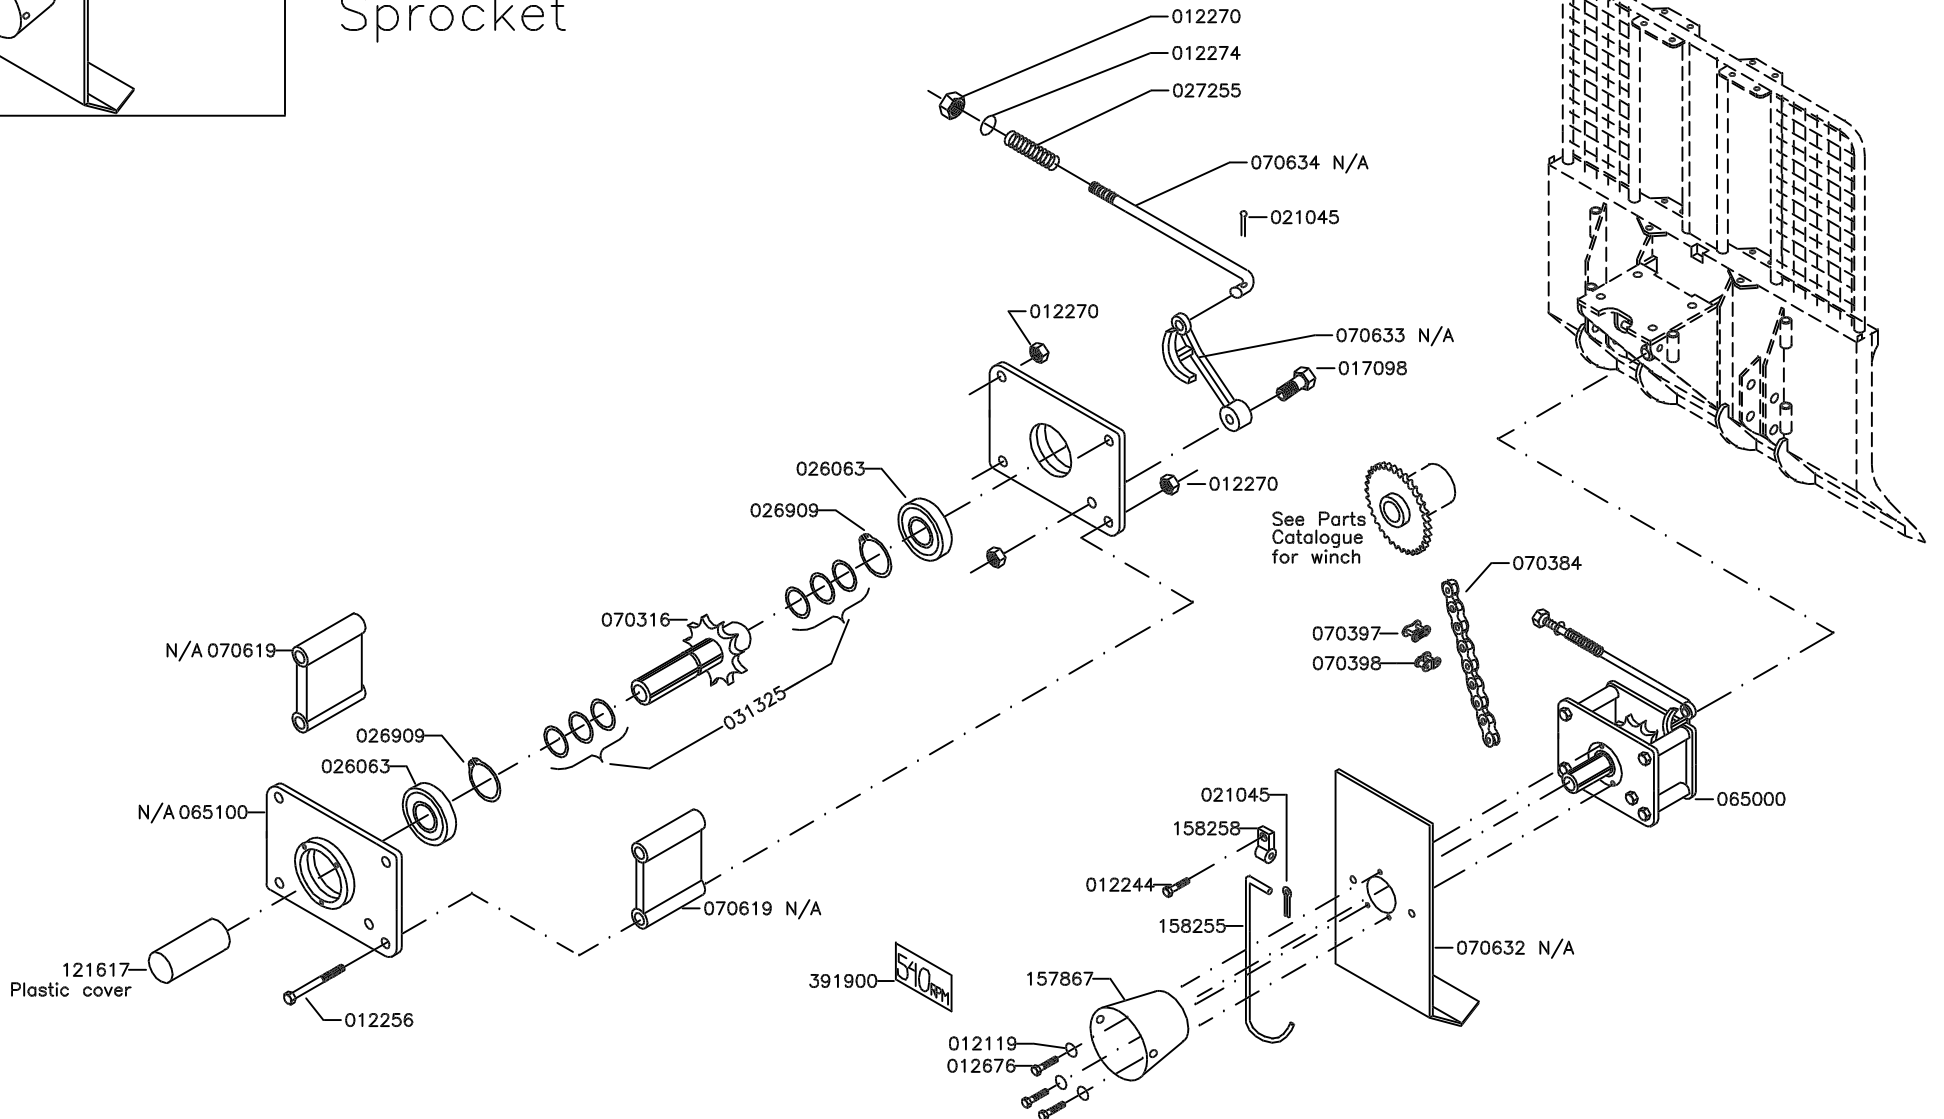

IGLAND Three Point Hitch

Model Continental Sprocket