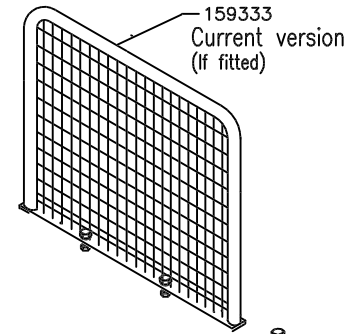

IGLAND Three Point Hitch

Model Continental Protection Screen

- 012204
- 012231