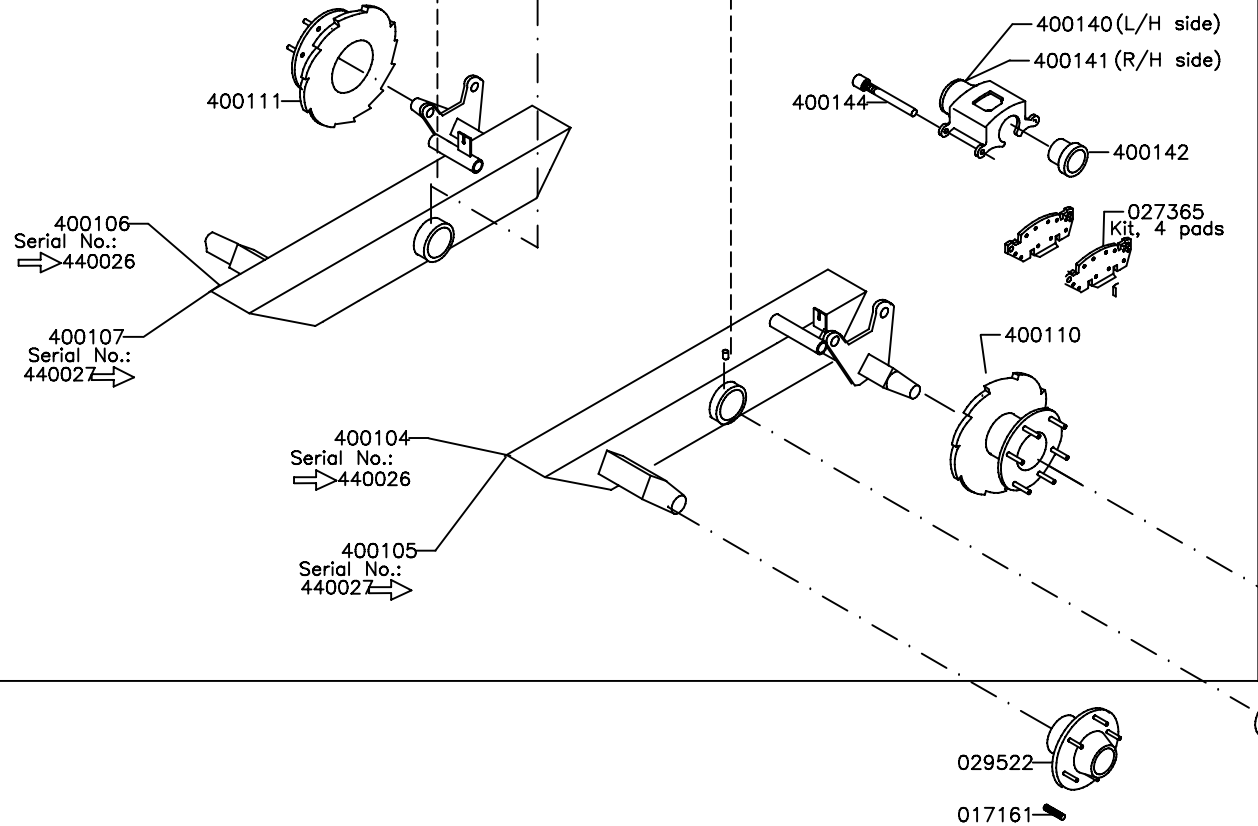

Standard version