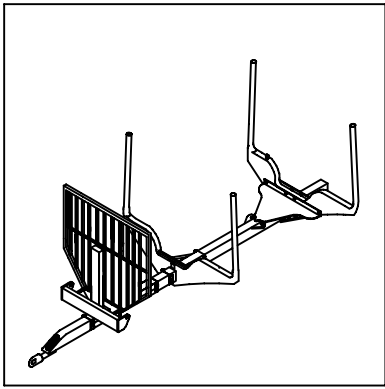

IGLAND 440 Swingtrac