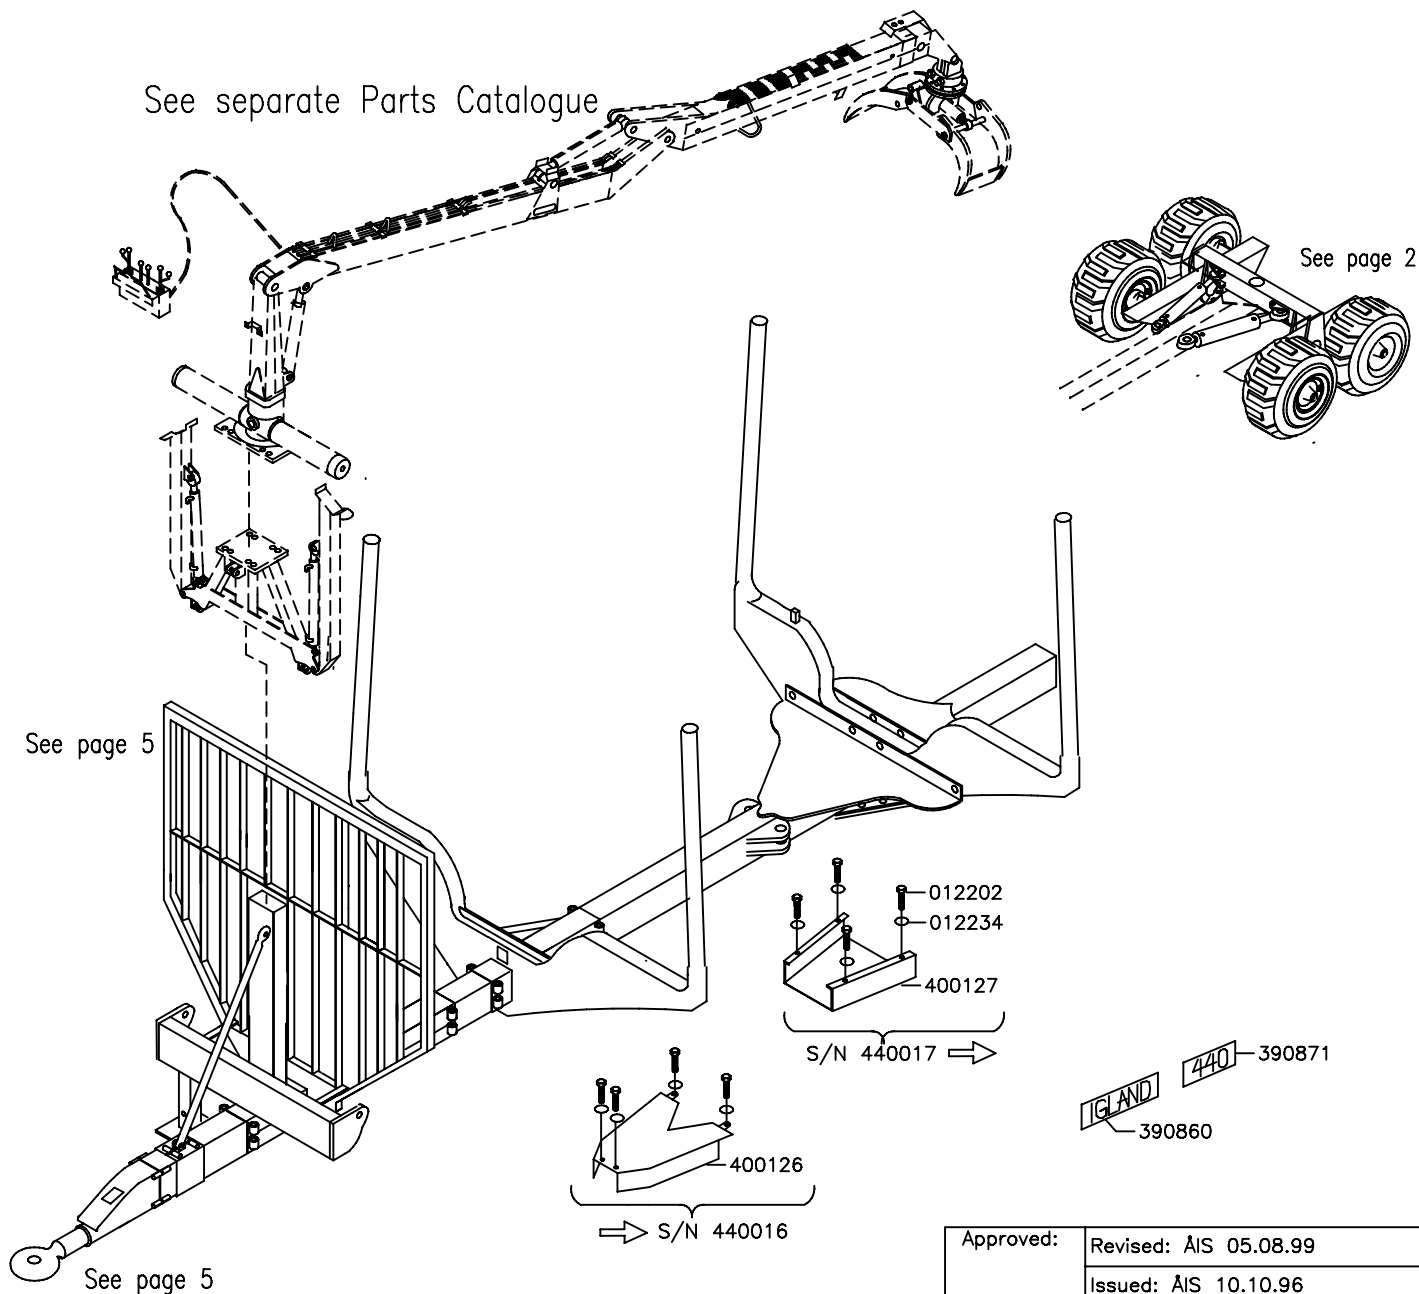

IGLAND 440 Swingtrac (Timber Trailer)

Parts Catalogue

Serial No.: 440002 →

IGLAND

See separate Parts Catalogue

GENERAL INFO

This Catalogue: P/N 390513

This Parts Catalogue consists of 8 numbered pages.

WHEELS

TYRE CHAINS (Accessories): 400059

Belts (Accessories): 400054

Rear Light Bracket (Accessories): 400053

IGLAND 440 Swingtrac

HOSES FOR BRAKES

See page 2

IGLAND 440 Swingtrac

HOSES FOR STEERING