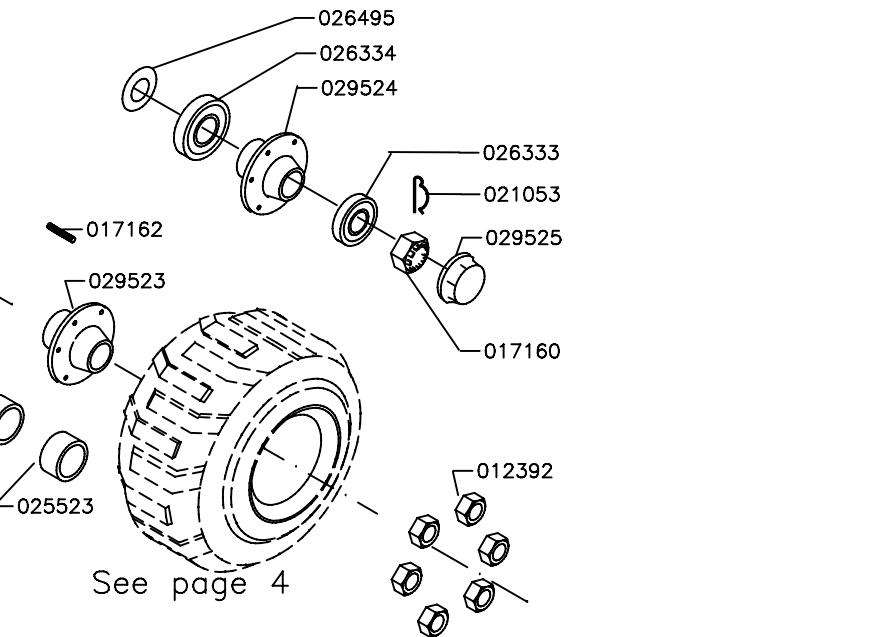

Standard version