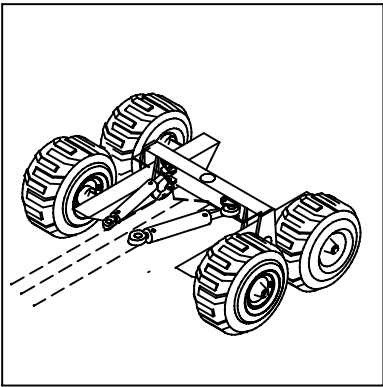

IGLAND 440 Swingtrac