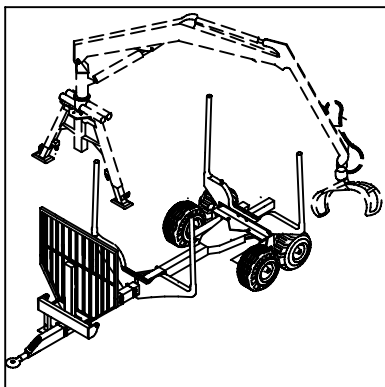

IGLAND 440 Swingtrac (Timber Trailer)

Parts Catalogue

Serial No.: 440002 →

IGLAND

See separate Parts Catalogue

GENERAL INFO

This Catalogue: P/N 390513

This Parts Catalogue consists of 8 numbered pages.