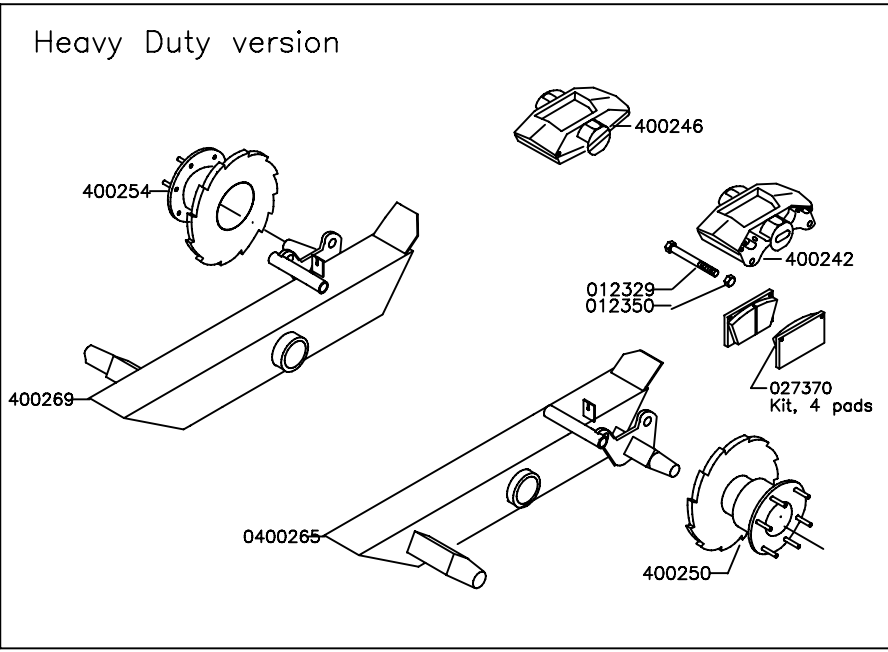

Standard version