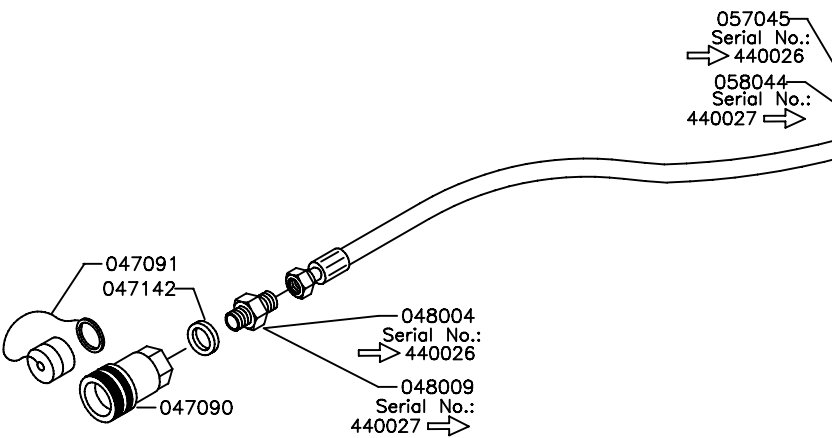

WHEELS

TYRE CHAINS (Accessories): 400059

Belts (Accessories): 400054

Rear Light Bracket (Accessories): 400053

IGLAND 440 Swingtrac

HOSES FOR BRAKES

See page 2

IGLAND 440 Swingtrac

HOSES FOR STEERING