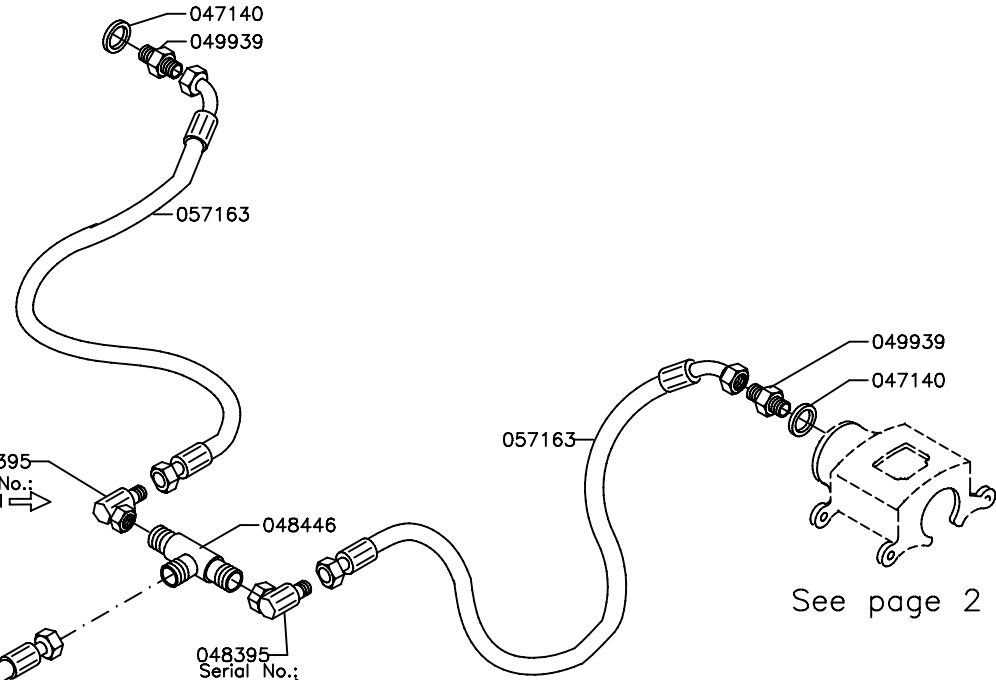

WHEELS

TYRE CHAINS (Accessories): 400059

Belts (Accessories): 400054

Rear Light Bracket (Accessories): 400053

IGLAND 440 Swingtrac

HOSES FOR BRAKES

See page 2

IGLAND 440 Swingtrac

HOSES FOR STEERING