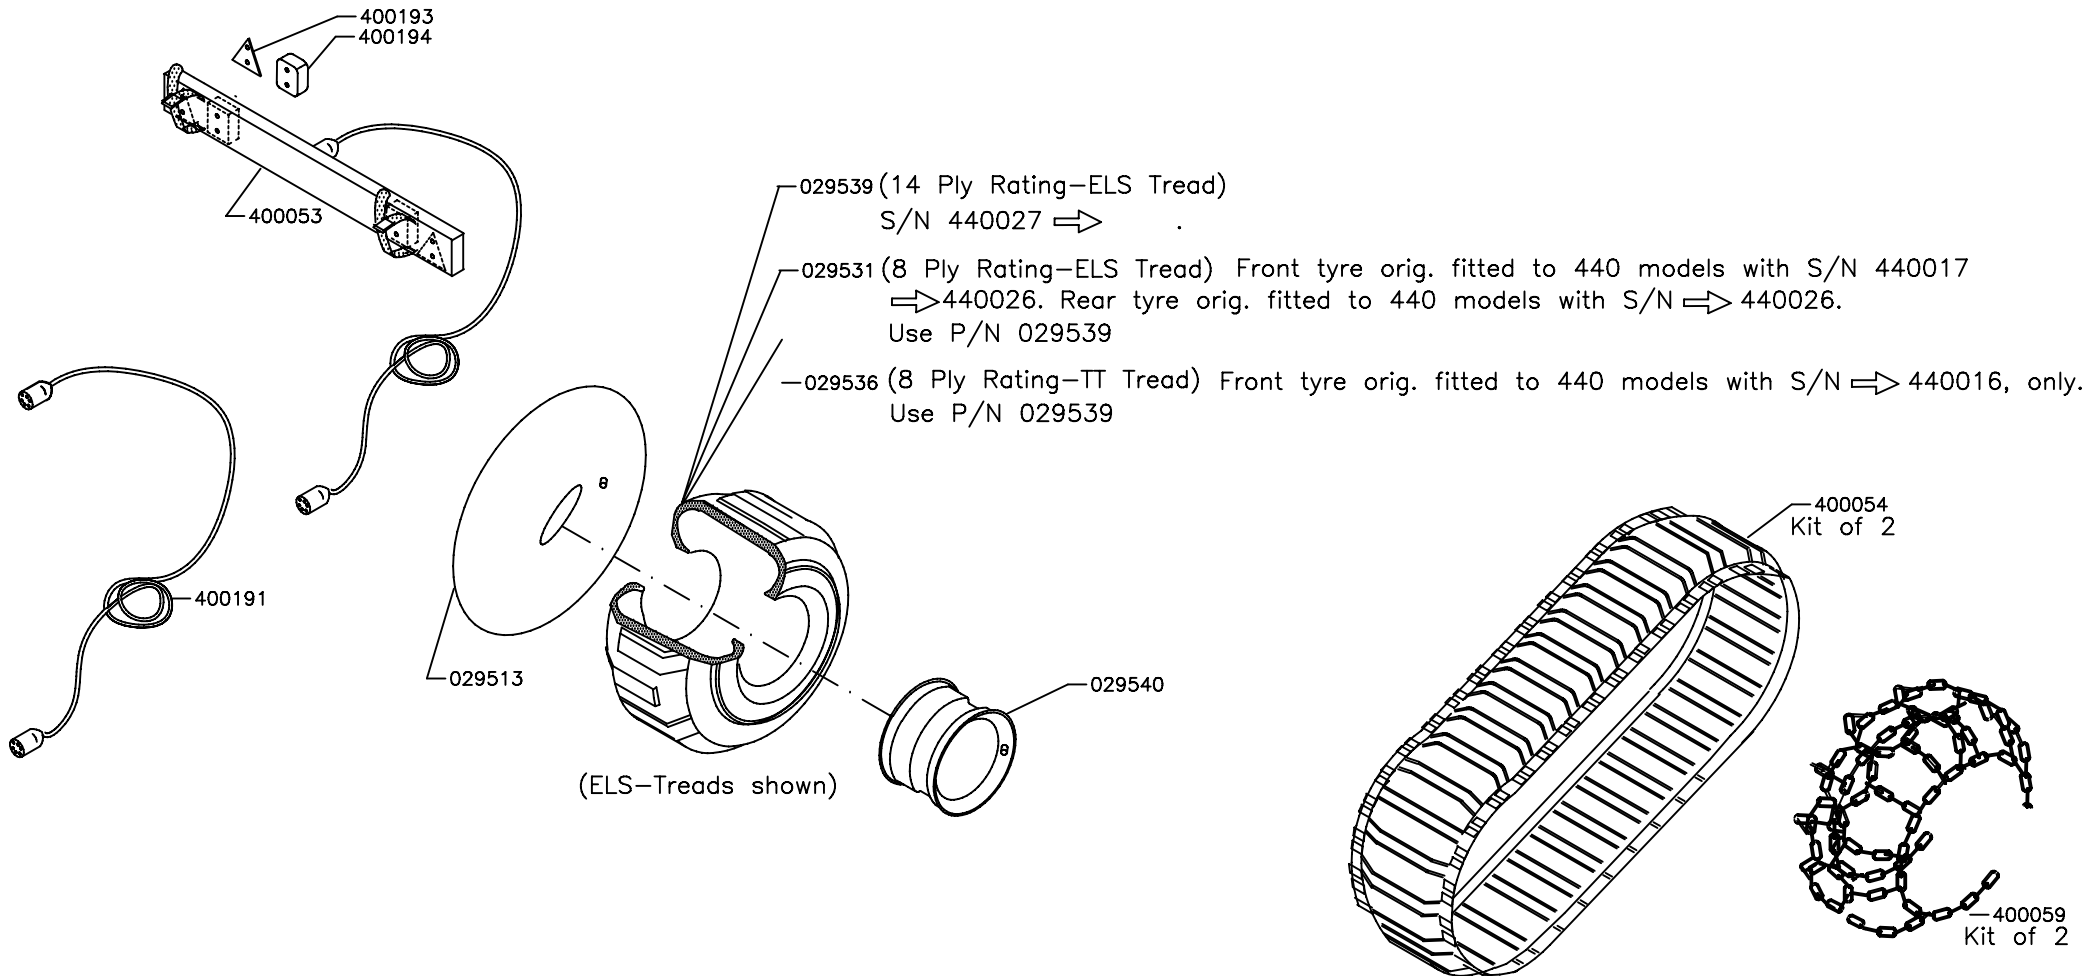

IGLAND 440 Swingtrac

WHEELS

TYRE CHAINS (Accessories): 400059

Belts (Accessories): 400054

Rear Light Bracket (Accessories): 400053