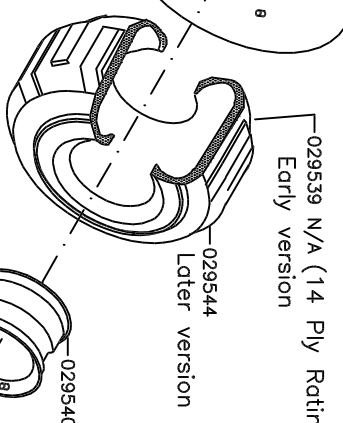

See separate Parts Catalogue

See page 6/7

See page 2

Current version
 S/N 420104 →
 See page 4

IGLAND 420
 390873
 390860
 012202
 012234
 400127

Early version
 S/N → 420103

See page 4
 See page 4

See page 8
 If fitted

See page 4
 See page 4

Approved:	Revised: AIS 05.08.99
	Issued: AIS 07.05.98

IGLAND 420

IGLAND 420

IGLAND 420

IGLAND 420

Wheels

Chains (Accessories): 400059

Belts (Accessories): 400055 N/A

Rear Light Bracket (Accessories): 400053

IGLAND 420

HOSES FOR BRAKES OPTION

IGLAND 420 HOSES FOR STEERING

IGLAND 420 (Timber Trailer) Oil Pump and Tank Option