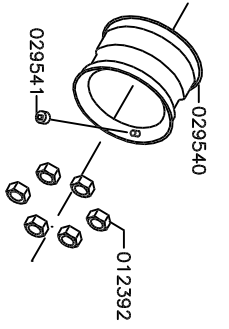

IGLAND 420 (Timber Trailer) Parts Catalogue

Serial No.: 420001 →

GENERAL INFO

This Catalogue: P/N 390516
 This Parts Catalogue consists of 8 numbered pages.

- © IGLAND AS
- Gjengj vel se av teksten og tegningerne uten tillatelse forbuadt.
 - Reproduktion of text or illustrations without permission is prohibited.
 - Eine Wiedergabe von Texten und Zeichnungen ohne unsere Genehmigung ist nicht gestattet.
 - Interdiction de toute reproduction de textes ou d'illustrations sans autorisation préalable.

See separate Parts Catalogue

See page 6/7

See page 2

Current version
 S/N 420104 →
 See page 4

IGLAND 420
 390873
 390860
 012202
 012234
 400127

Early version
 S/N → 420103

See page 4
 See page 4

See page 8
 If fitted

See page 4
 See page 4

Approved:	Revised: AIS 05.08.99
	Issued: AIS 07.05.98

IGLAND 420

IGLAND 420

IGLAND 420

IGLAND 420

Wheels

Chains (Accessories): 400059

Belts (Accessories): 400055 N/A

Rear Light Bracket (Accessories): 400053

IGLAND 420

HOSES FOR BRAKES OPTION

IGLAND 420 HOSES FOR STEERING

IGLAND 420 (Timber Trailer) Oil Pump and Tank Option