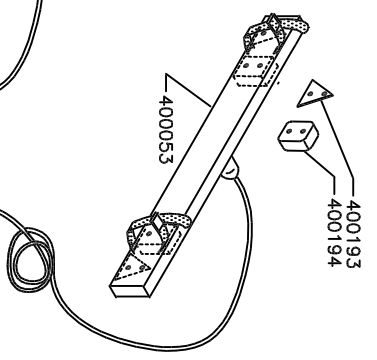

Belts (Accessories): 400055 N/A

Rear Light Bracket (Accessories): 400053

IGLAND 420

HOSES FOR BRAKES OPTION

IGLAND 420 HOSES FOR STEERING

IGLAND 420 (Timber Trailer) Oil Pump and Tank Option