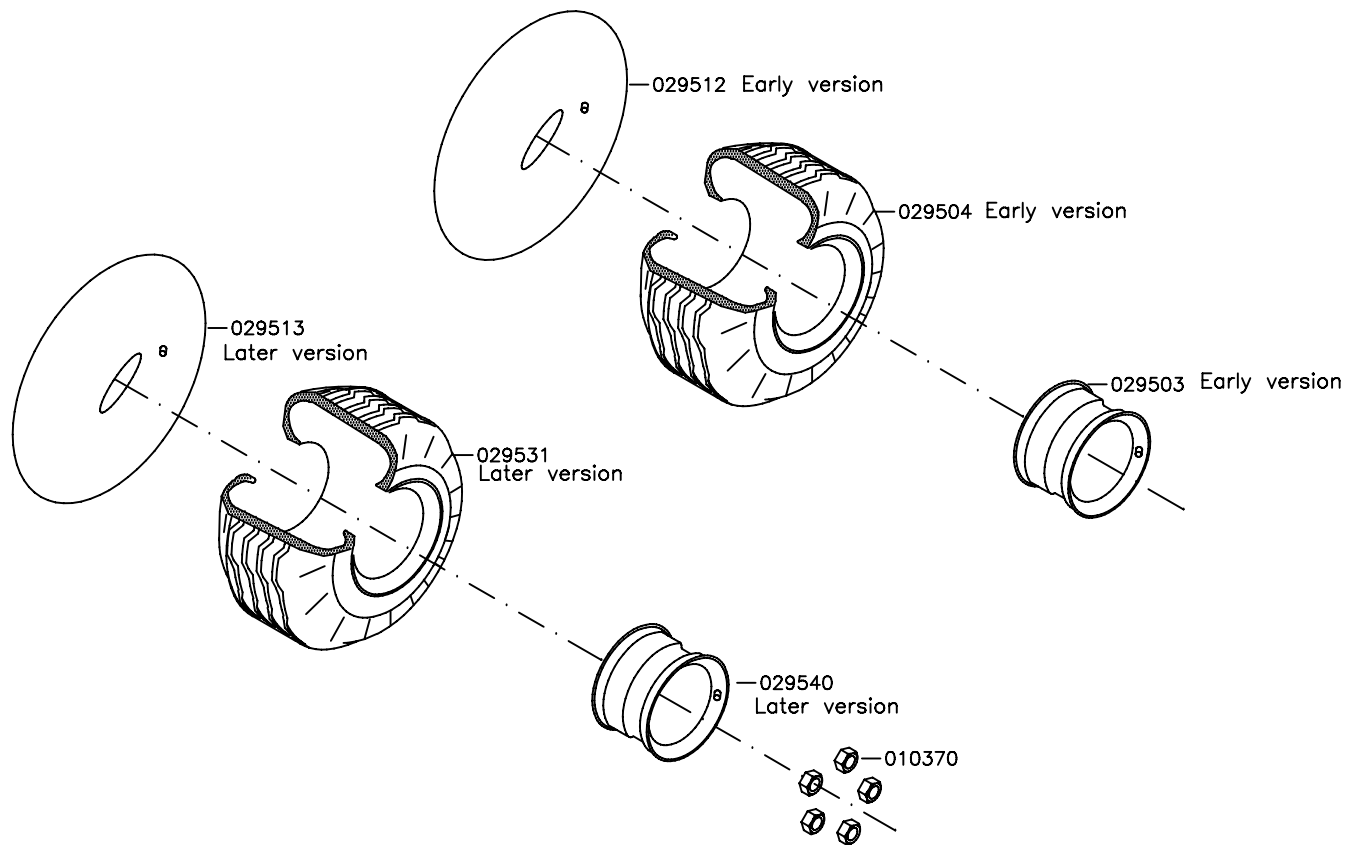

IGLAND Timber Trailer 400

Wheels