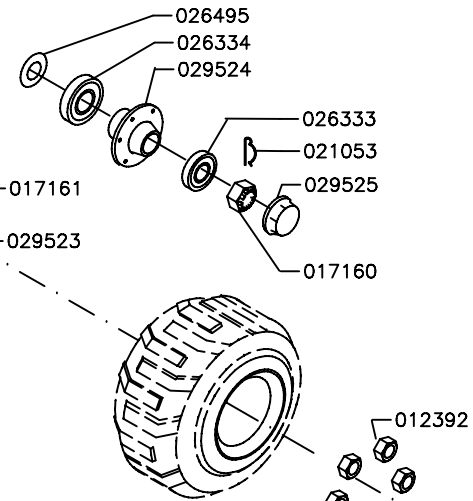

021052 →

See page 2

Approved:	Revised: T.K. 15.05.01
	Issued: AIS 10.10.96

IGLAND Timber Trailer 400

See page 3
Early version

See page 3
Later version

IGLAND Timber Trailer 400

Wheels