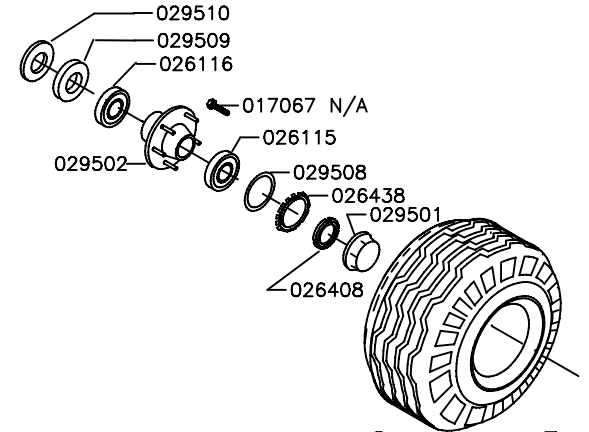

IGLAND Timber Trailer 400

See page 3
Early version