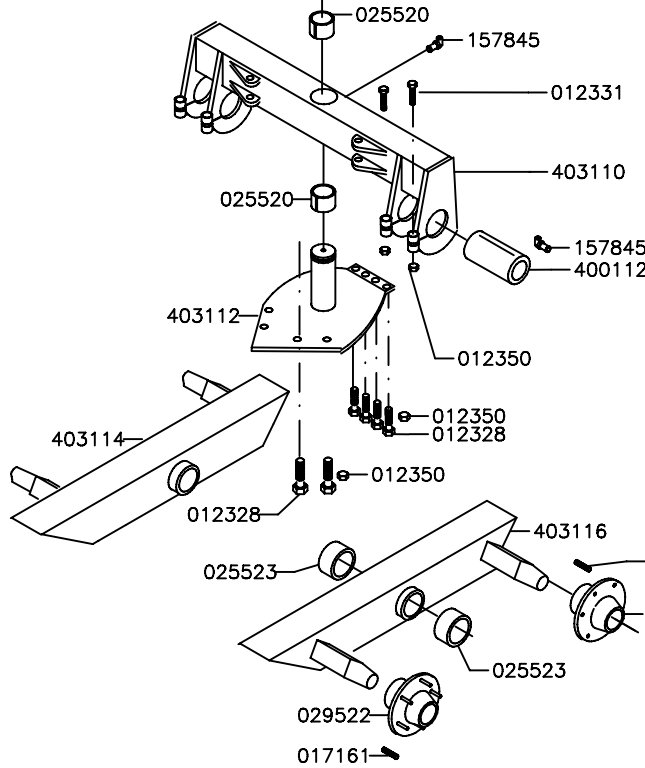

IGLAND Timber Trailer 400

See page 3
Early version