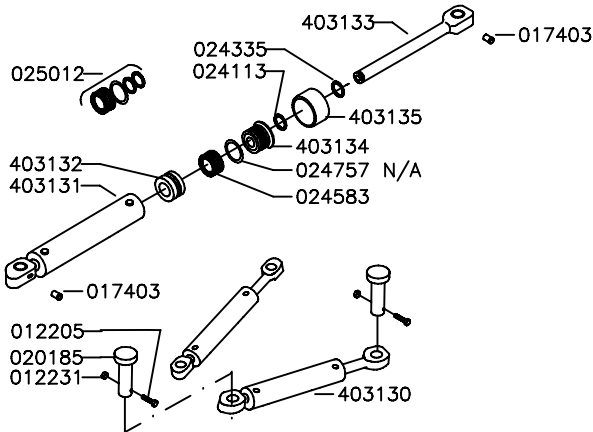

IGLAND Timber Trailer 400

See page 3
Early version