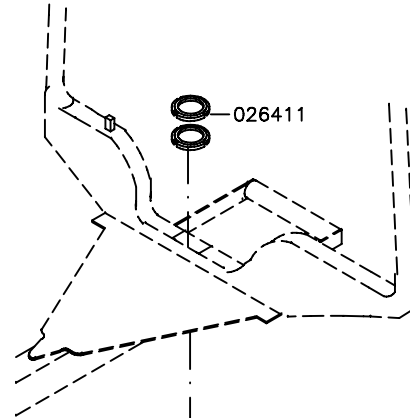

IGLAND Timber Trailer 400

See page 3
Early version