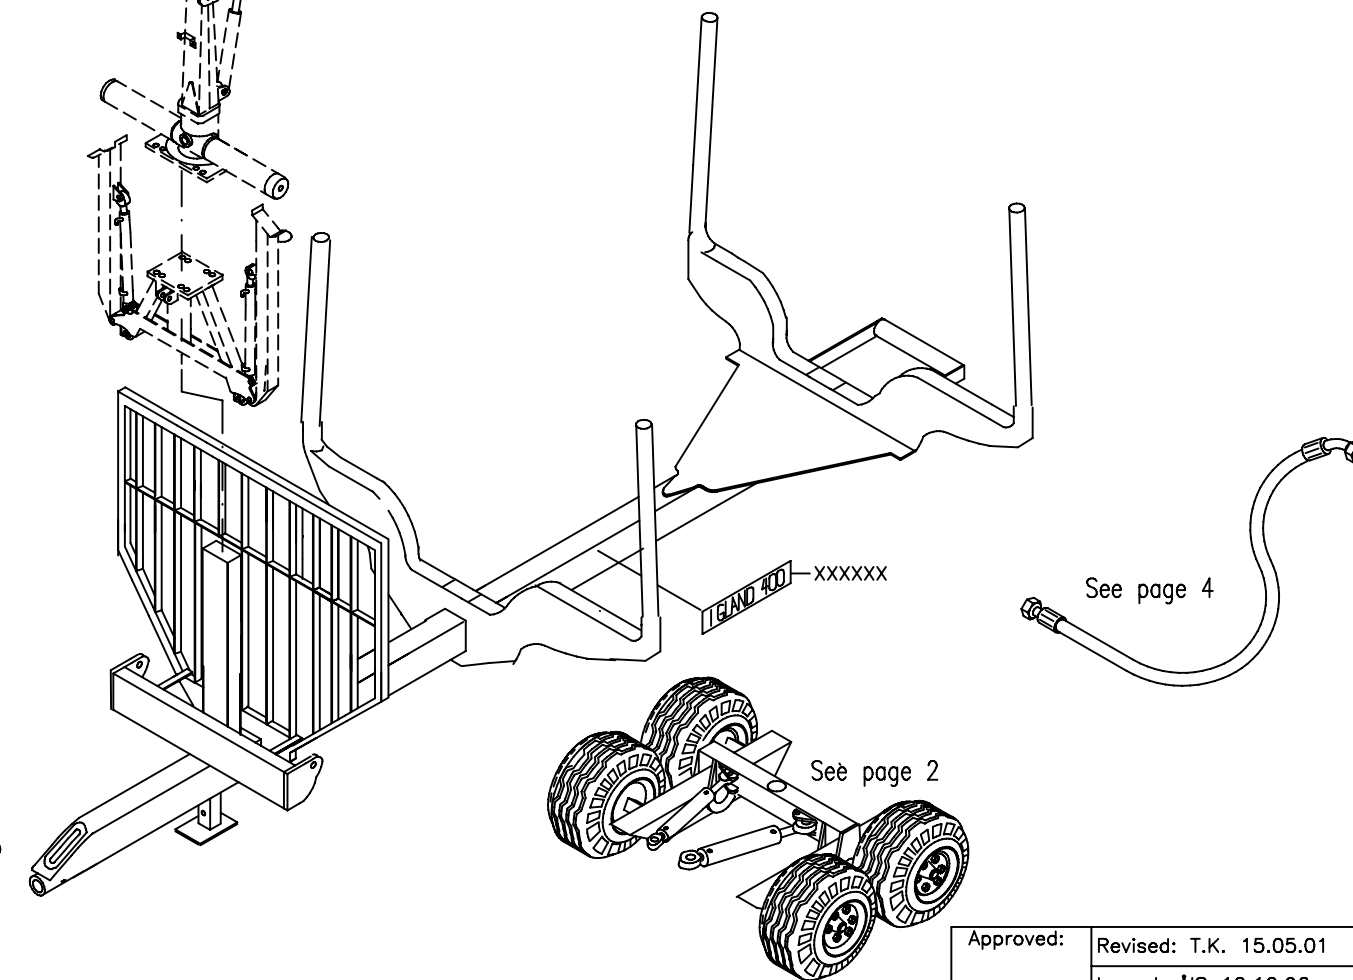

021052 →

See page 2

Approved:	Revised: T.K. 15.05.01
	Issued: AIS 10.10.96