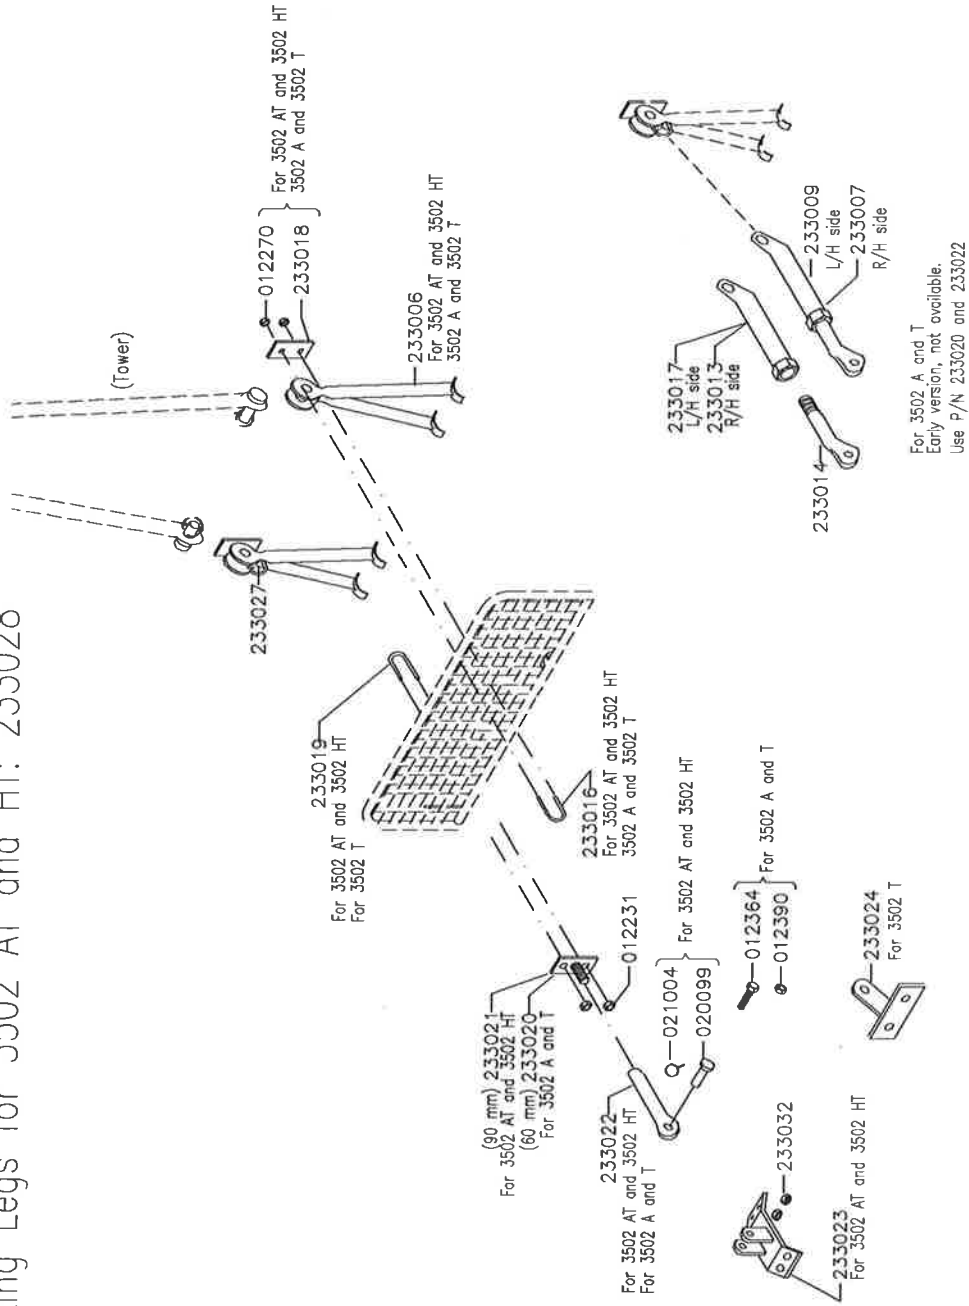

IGLAND 3502 TL c/w Running Skyline

Special Equipment for 3502 T, 3502 A, 3502 AT, 3502 HT

Supporting Legs

Supporting Legs for 3502 A and T: 233029

Supporting Legs for 3502 AT and HT: 233028