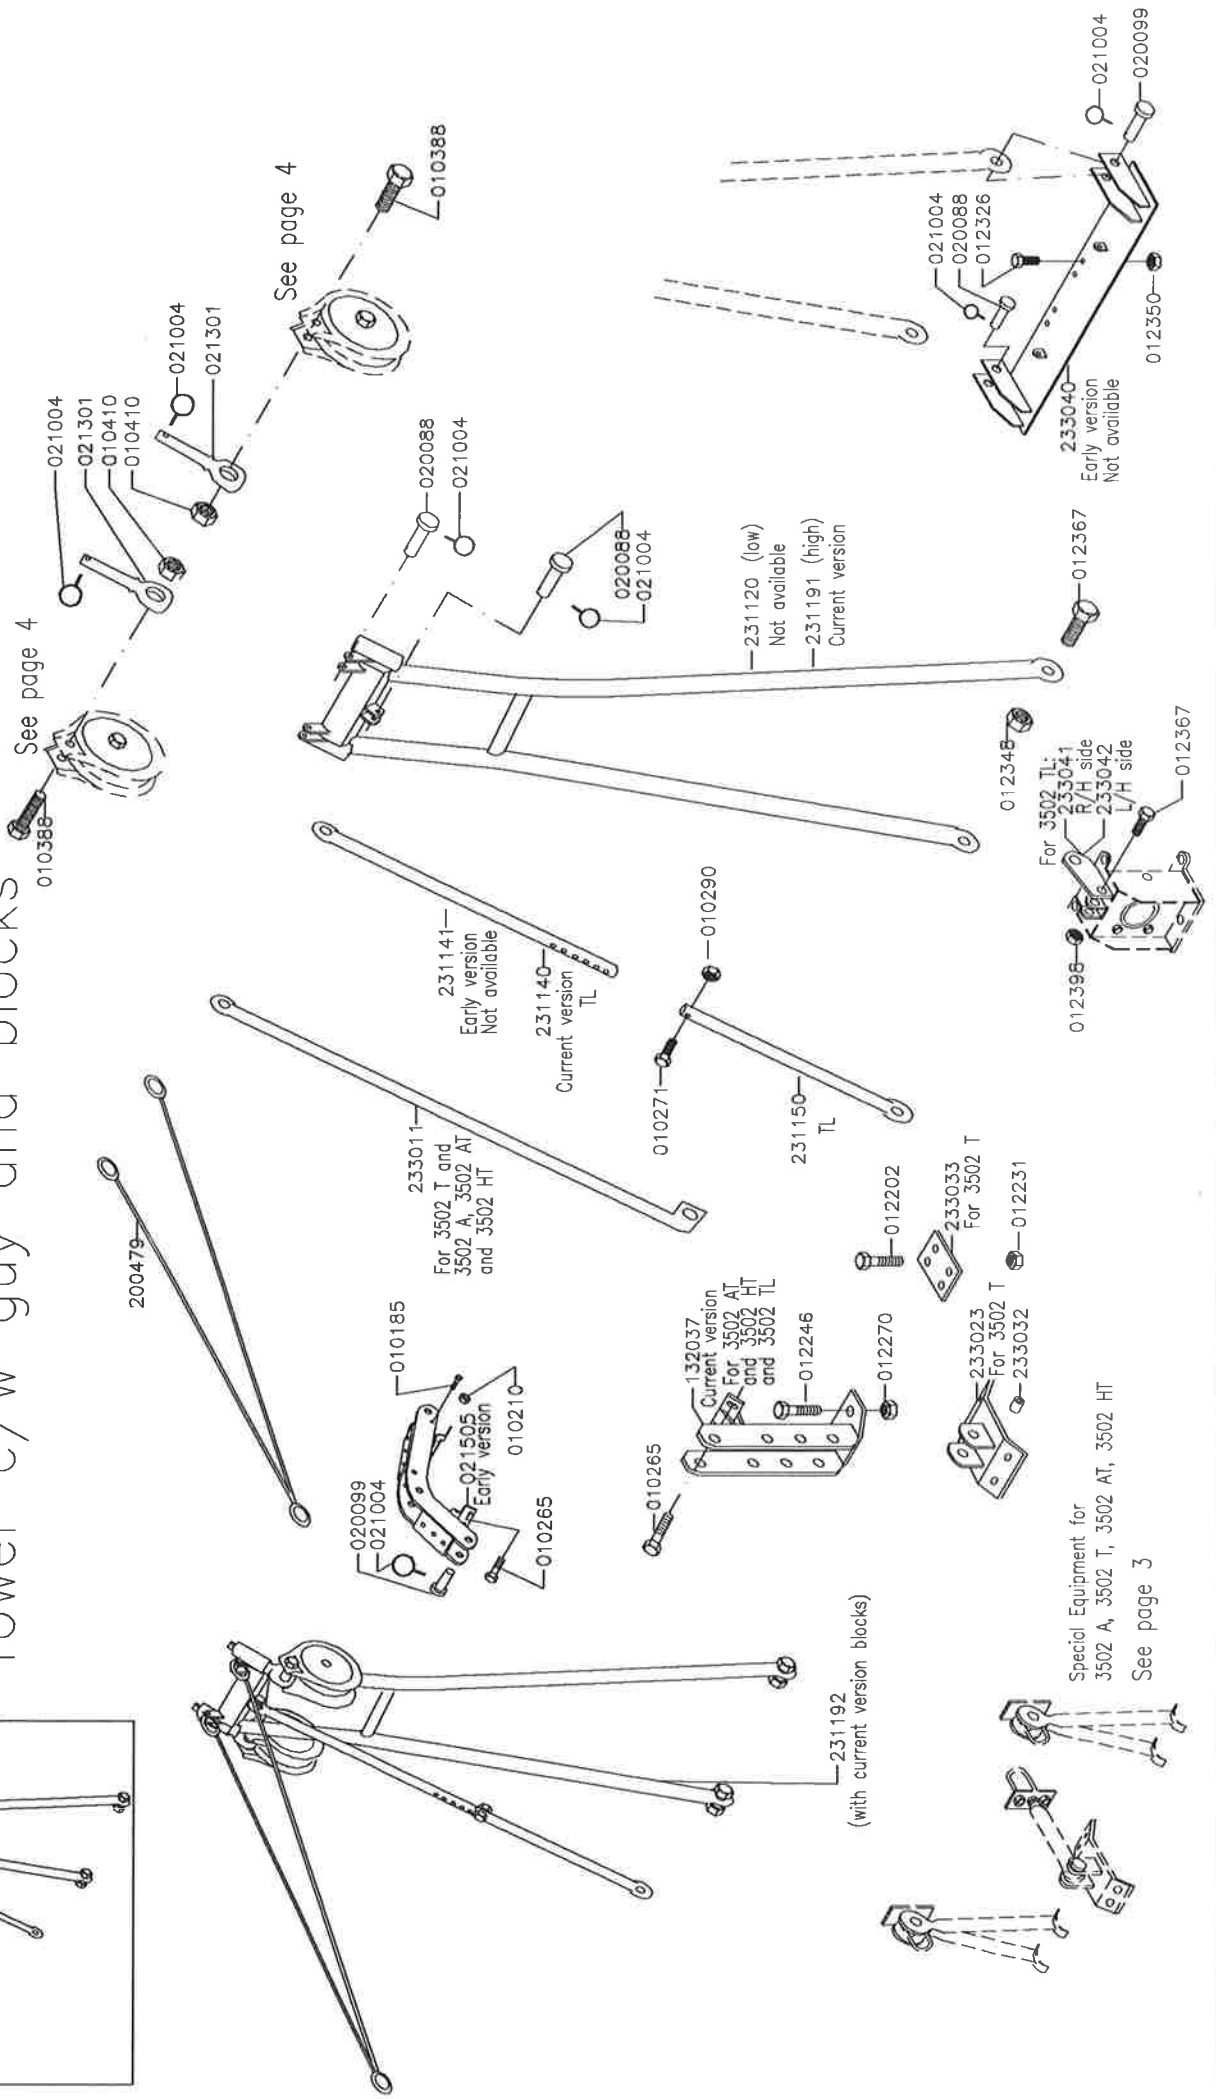

Tower c/w guy and blocks