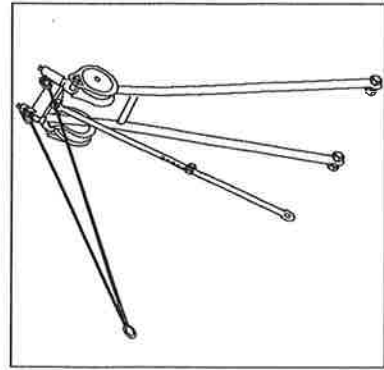

IGLAND 3502 TL c/w Running Skyline

Special Equipment for 3502 T, 3502 A, 3502 AT, 3502 HT, 3502 TL

Tower c/w guy and blocks