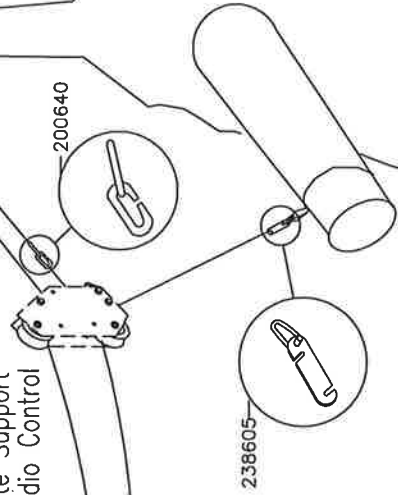

IGLAND 3502 TL c/w Running Skyline, Parts Catalogue (High Lead)

Serial No.: 0001 →

Page 1  
 Carriages, see separate Parts Catalogues:  
 Carriage with two blocks  
 Carriage with two pulleys  
 Carriage with one egg  
 Carriage with two eggs  
 Carriage with two eggs and Intermediate Support  
 Carriage with Radio Control

## Span Lock