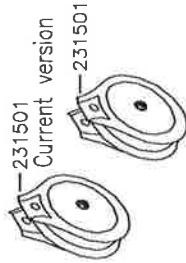

## Tower Blocks

Early version

Current version

Early version

Current version

See page 2

# IGLAND 3502 TL c/w Running Skyline

Tail block, aluminium  
 Tail block, steel

200575

020101 For tail block, aluminium  
 020099 For tail block, steel

236219 For tail block, steel  
 236207 for tail block, aluminium