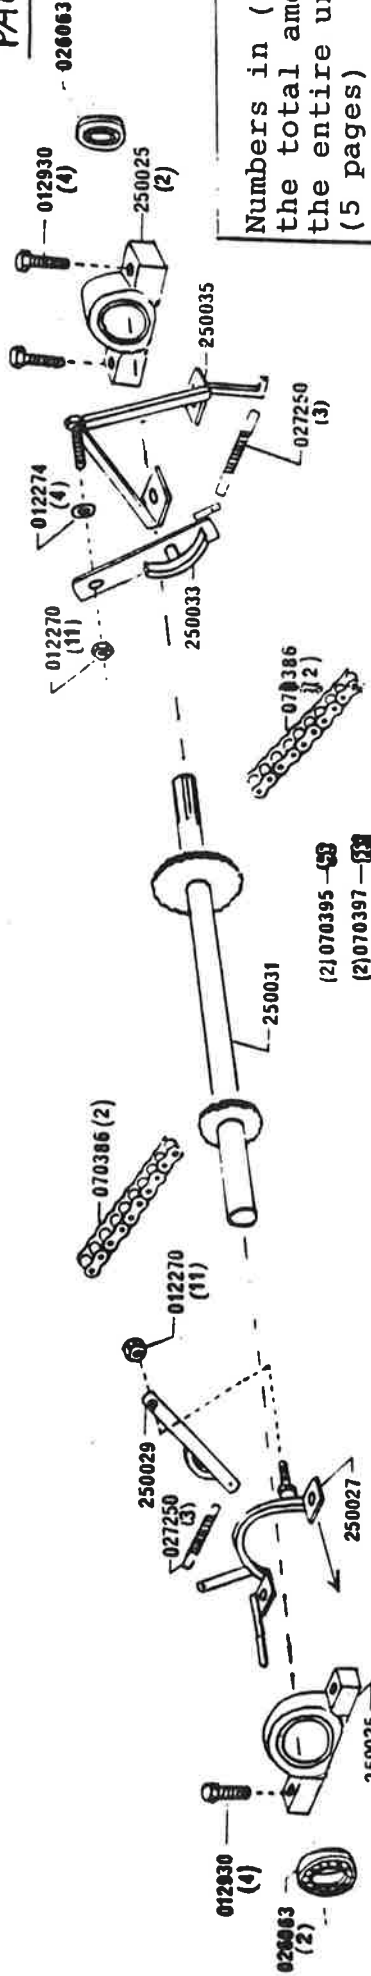

# 203 "Watercooling"

Deliste  
Ersatzteilliste  
Parts List

Nr.  
Nr.  
no.

# 2500-0

Kompl. nr.: 300755

Complete, without carriage,  
PTO shaft, wire rope and  
straps.

PAGE 1 OF 6

Numbers in ( ) indicate  
the total amount for  
the entire unit.  
(5 pages)

"Watercooling"  
Central shaft  
Main winches (2)