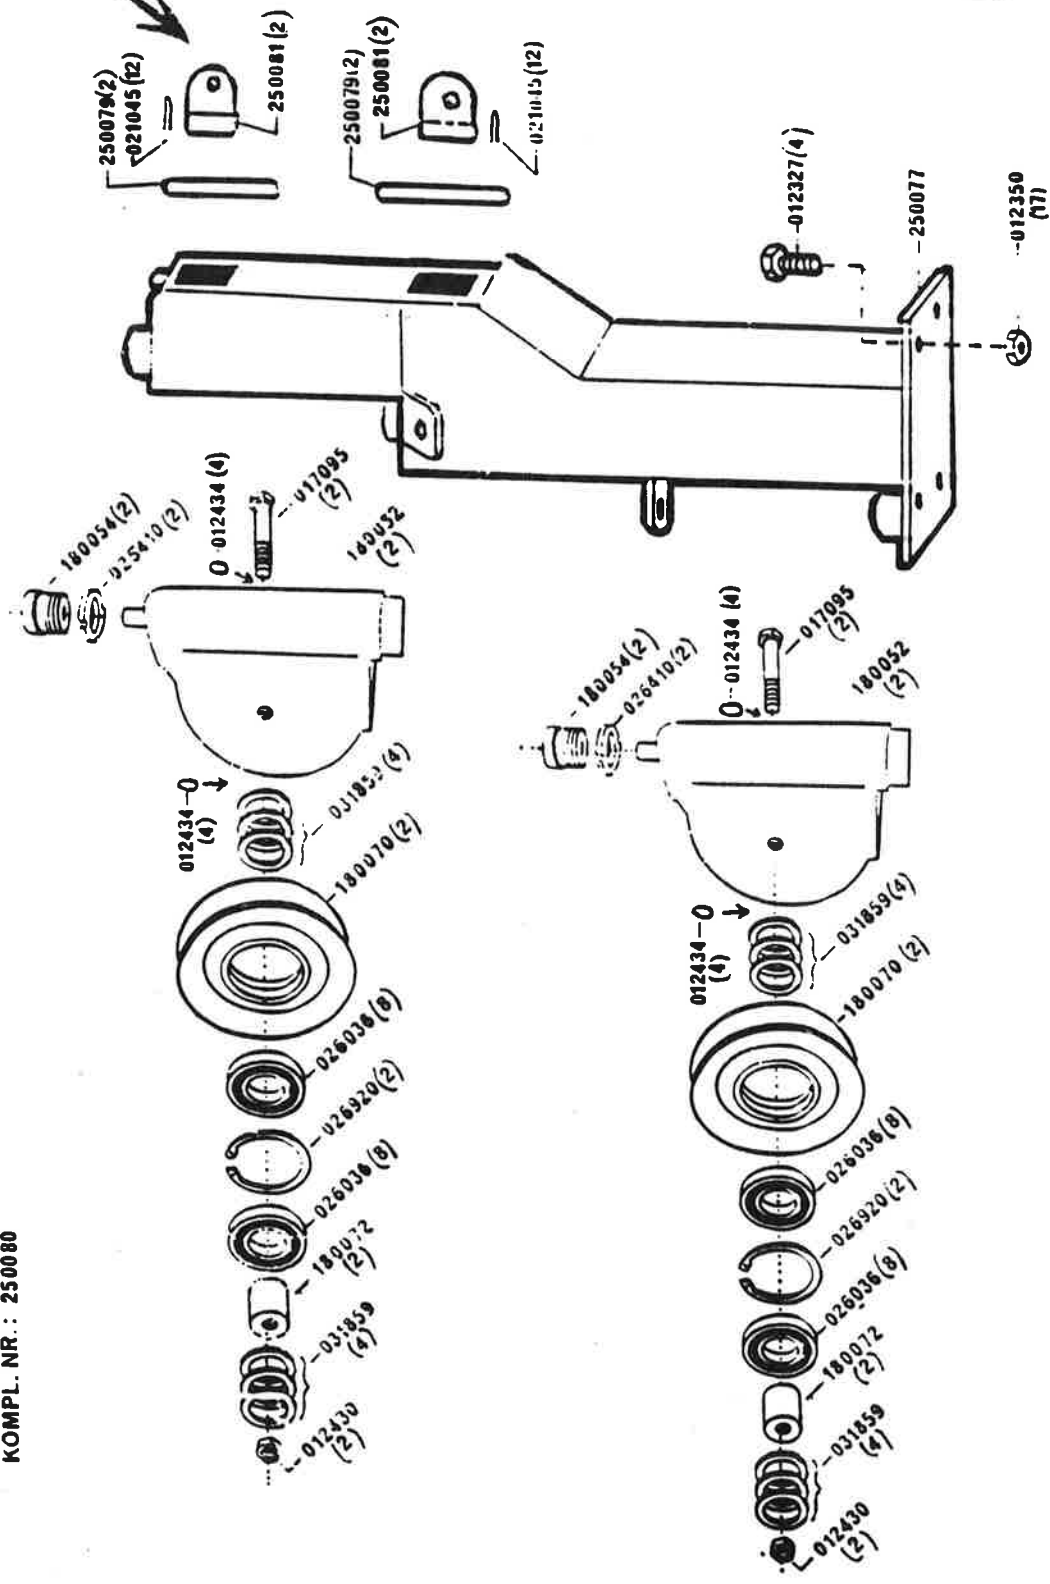

# 2500-0

Kompl. nr.: 300755

Complete, without carriage,  
PTO shaft, wire rope and  
straps.

PAGE 1 OF 6

Numbers in ( ) indicate  
the total amount for  
the entire unit.  
(5 pages)

"Watercooling"  
Central shaft  
Main winches (2)

# Guy line winch

KOMPL. NR.: 250050

**"Watercooling"  
Tower top section**

KOMPL. NR.: 250080

PAGE 5

Ikke med  
i korr. nr.

PAGE 6.

INTENTIONALLY BLANK