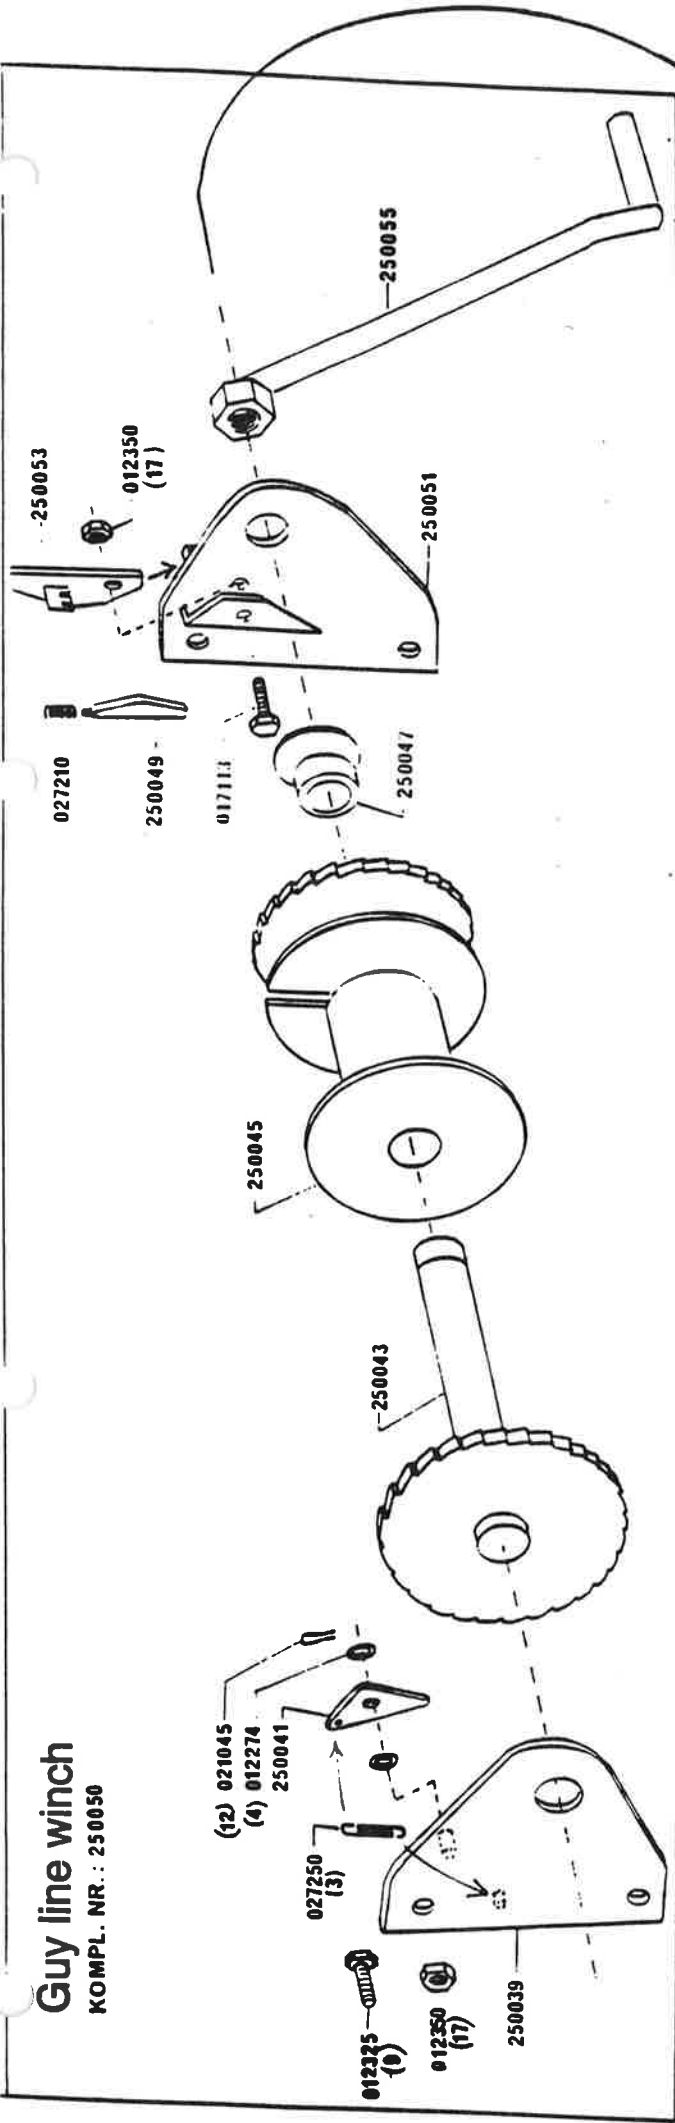

# 2500-0

Kompl. nr.: 300755

Complete, without carriage,  
PTO shaft, wire rope and  
straps.

PAGE 1 OF 6

Numbers in ( ) indicate  
the total amount for  
the entire unit.  
(5 pages)

"Watercooling"  
Central shaft  
Main winches (2)

# Guy line winch

KOMPL. NR.: 250050

**"Watercooling"  
Tower top section**

KOMPL. NR.: 250080

PAGE 5

Ikke med  
i korr. nr.

PAGE 6.

INTENTIONALLY BLANK