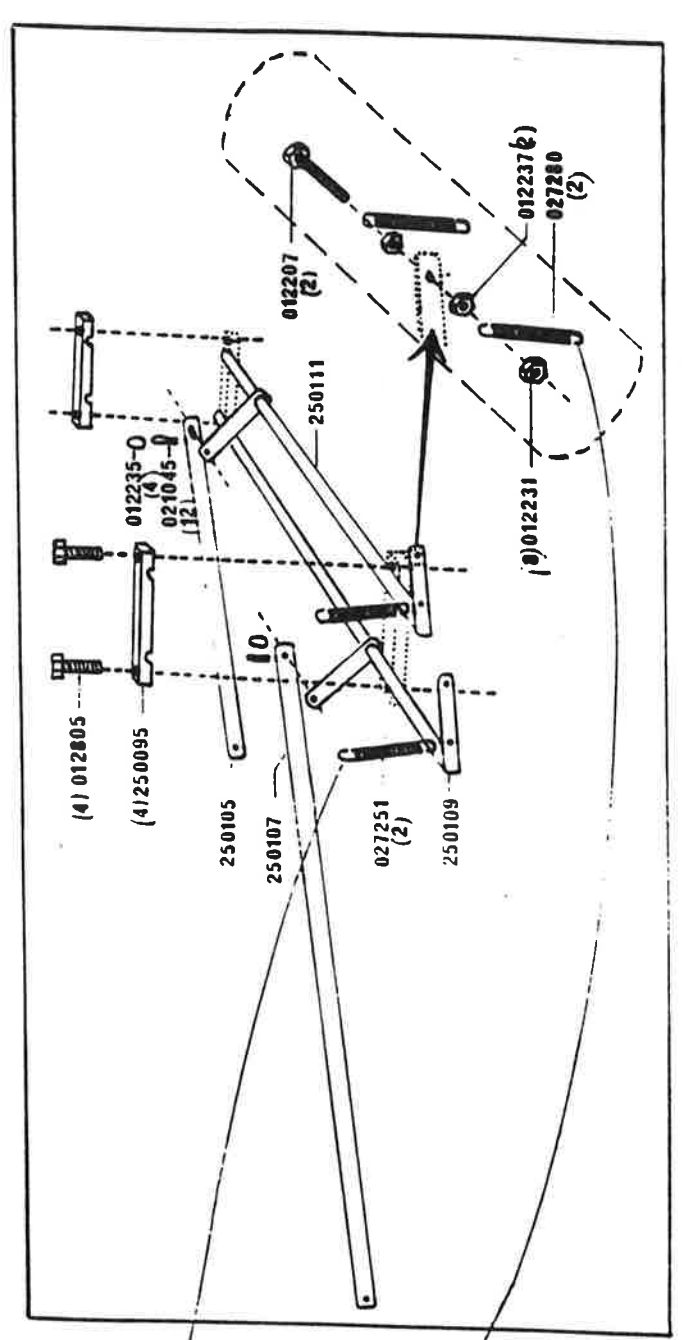

# 2500-0

Kompl. nr.: 300755

Complete, without carriage,  
PTO shaft, wire rope and  
straps.

PAGE 1 OF 6

Numbers in ( ) indicate  
the total amount for  
the entire unit.  
(5 pages)

"Watercooling"  
Central shaft  
Main winches (2)

# Guy line winch

KOMPL. NR.: 250050

**"Watercooling"  
Tower top section**

KOMPL. NR.: 250080

PAGE 5

Ikke med  
i korr. nr.

PAGE 6.

INTENTIONALLY BLANK