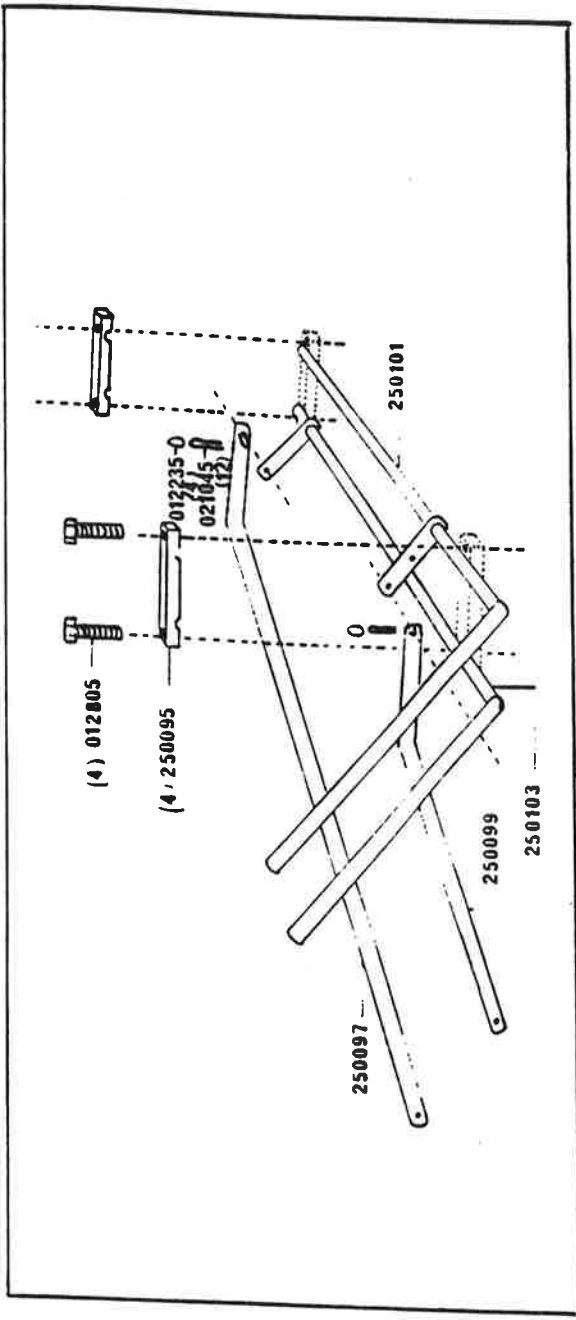

# 2500-0

Kompl. nr.: 300755

Complete, without carriage,  
PTO shaft, wire rope and  
straps.

PAGE 1 OF 6

Numbers in ( ) indicate  
the total amount for  
the entire unit.  
(5 pages)

"Watercooling"  
Central shaft  
Main winches (2)

# Guy line winch

KOMPL. NR.: 250050

**"Watercooling"  
Tower top section**

KOMPL. NR.: 250080

PAGE 5

Ikke med  
i korr. nr.

PAGE 6.

INTENTIONALLY BLANK