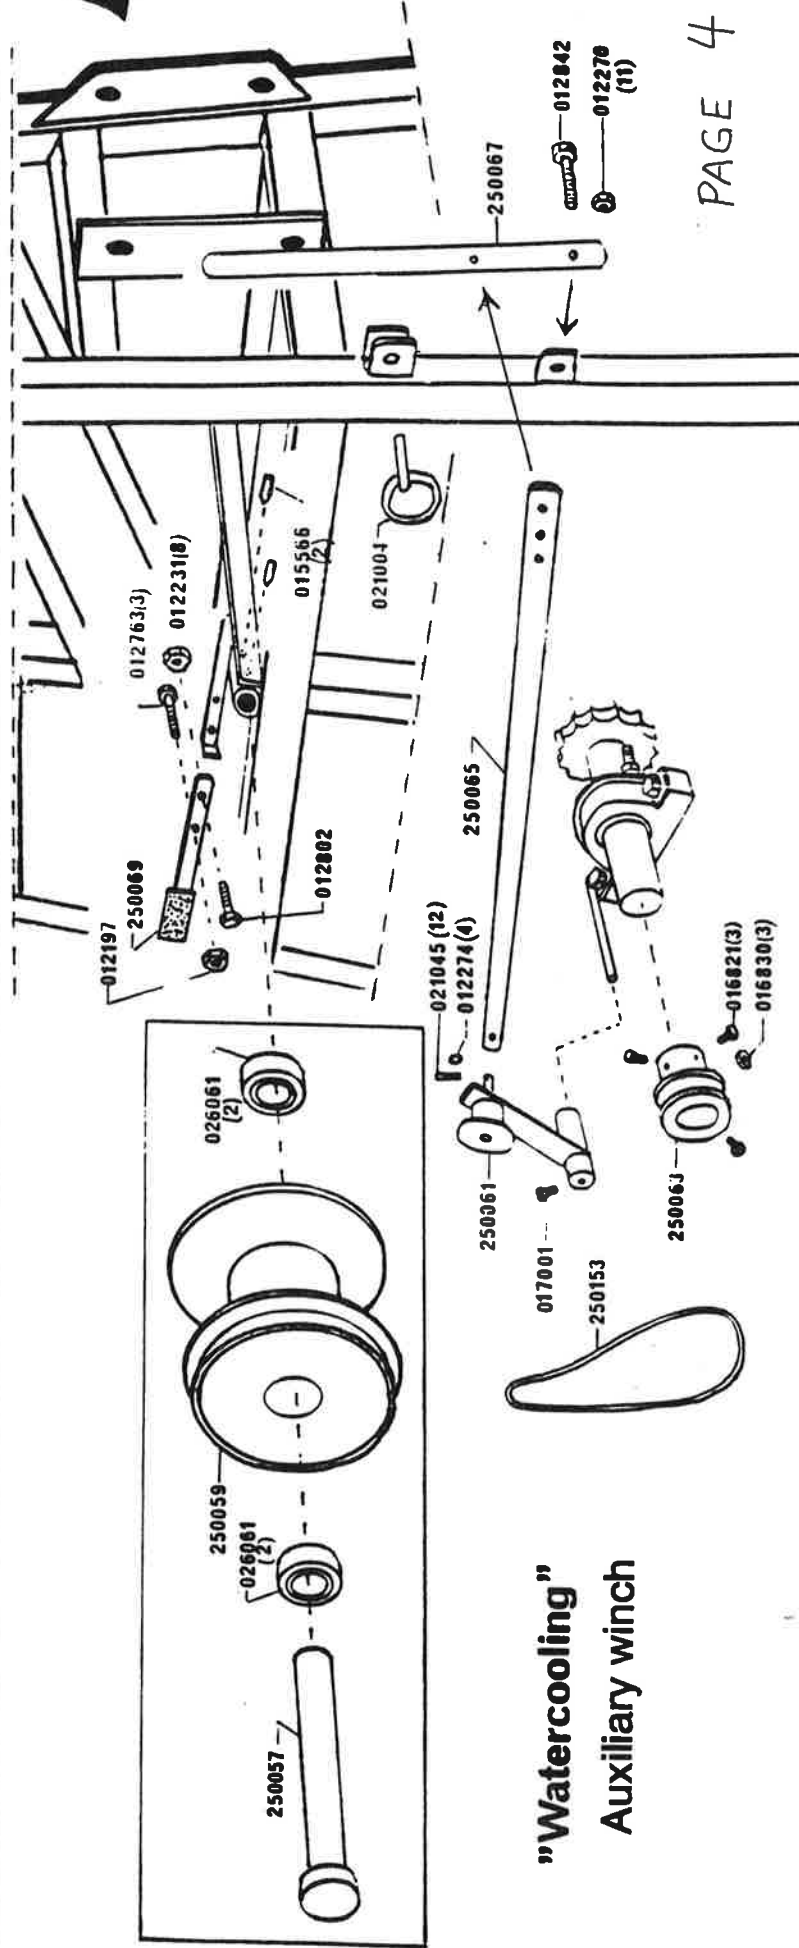

# 2500-0

Kompl. nr.: 300755

Complete, without carriage,  
PTO shaft, wire rope and  
straps.

PAGE 1 OF 6

Numbers in ( ) indicate  
the total amount for  
the entire unit.  
(5 pages)

"Watercooling"  
Central shaft  
Main winches (2)

# Guy line winch

KOMPL. NR.: 250050

**"Watercooling"  
Tower top section**

KOMPL. NR.: 250080

PAGE 5

Ikke med  
i korr. nr.

PAGE 6.

INTENTIONALLY BLANK