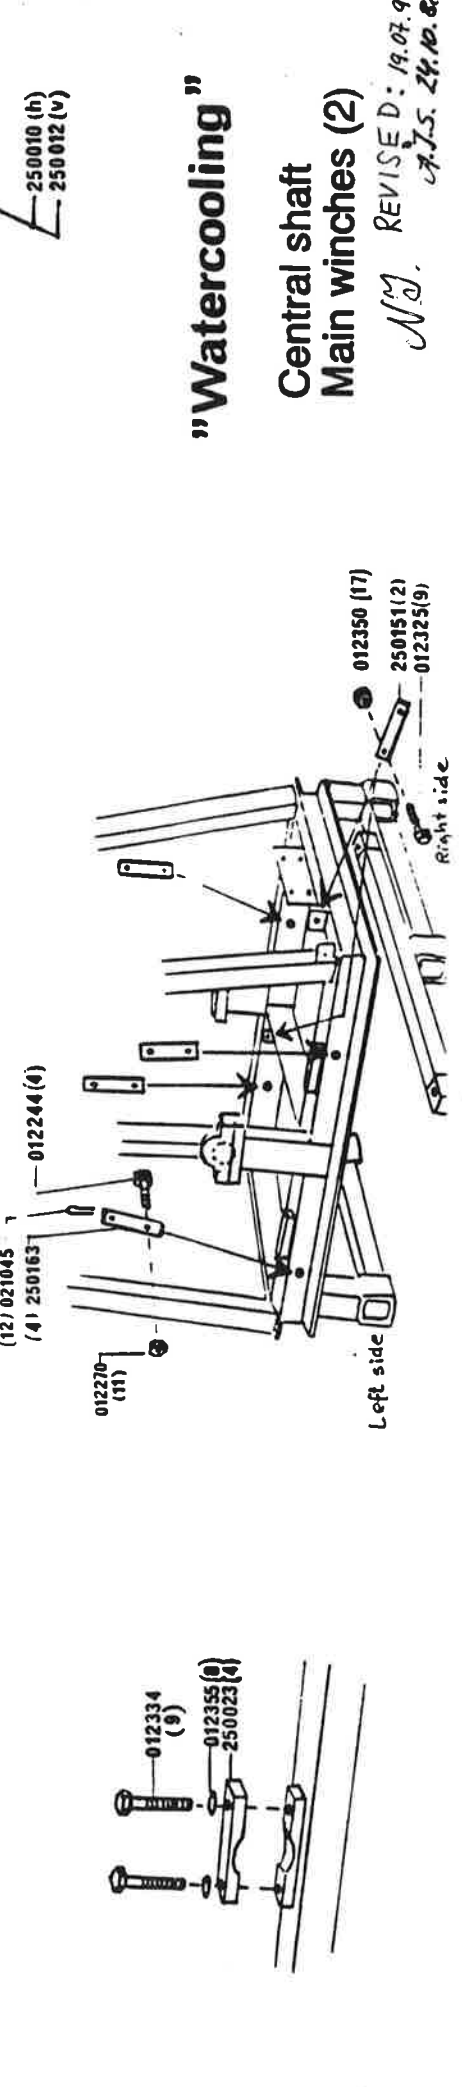

# 2500-0

Kompl. nr.: 300755

Complete, without carriage,  
PTO shaft, wire rope and  
straps.

PAGE 1 OF 6

Numbers in ( ) indicate  
the total amount for  
the entire unit.  
(5 pages)

"Watercooling"  
Central shaft  
Main winches (2)