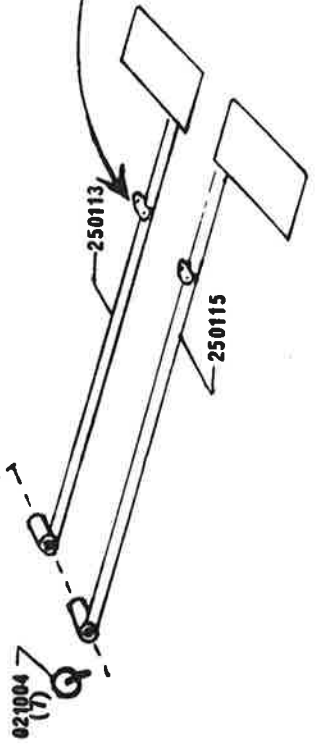

# 2500-0

Kompl. nr.: 300755

Complete, without carriage,  
PTO shaft, wire rope and  
straps.

PAGE 1 OF 6

Numbers in ( ) indicate  
the total amount for  
the entire unit.  
(5 pages)

"Watercooling"  
Central shaft  
Main winches (2)

# Guy line winch

KOMPL. NR.: 250050

**"Watercooling"  
Tower top section**

KOMPL. NR.: 250080

PAGE 5

Ikke med  
i korr. nr.

PAGE 6.

INTENTIONALLY BLANK