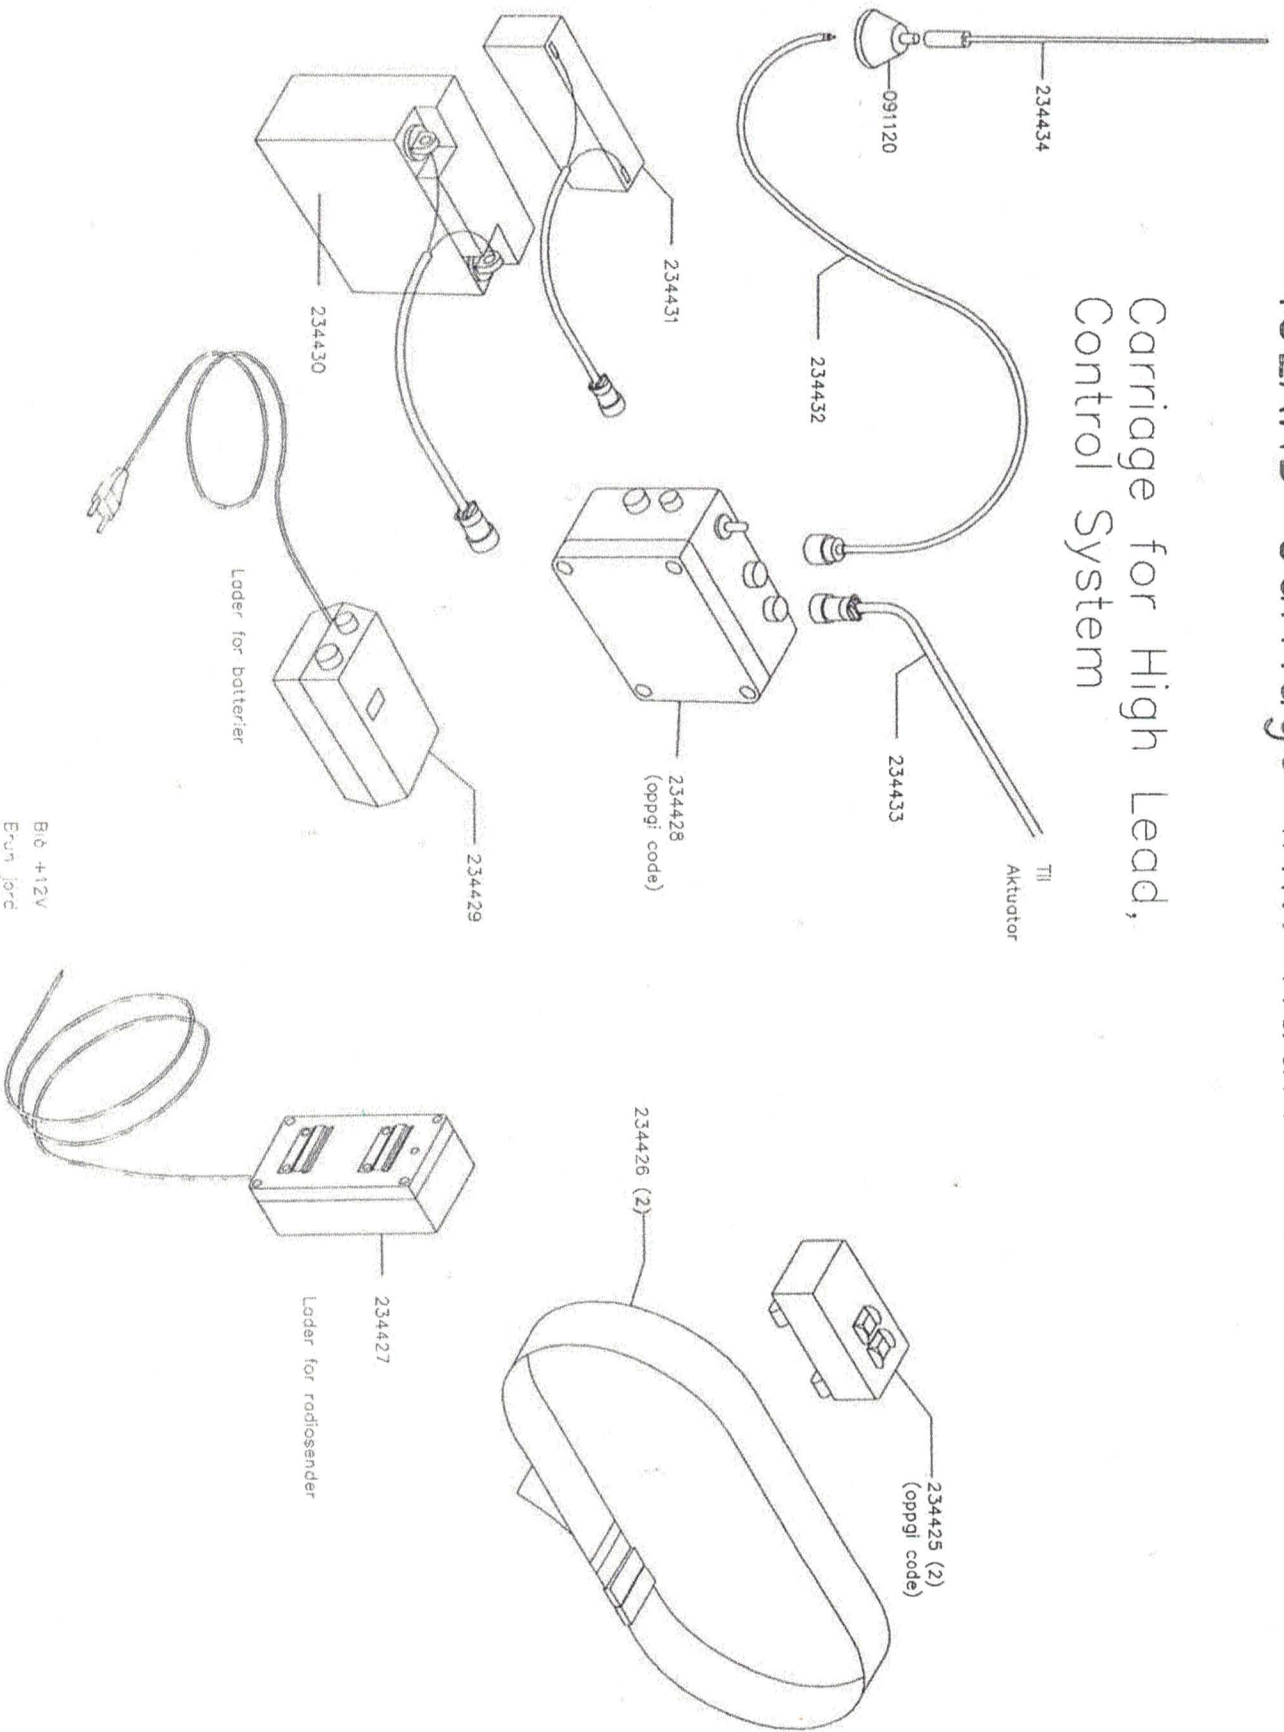

# IGLAND Carriage with High Lead, Control System

## Carriage for High Lead, Control System

Blø 412V  
Brun jord